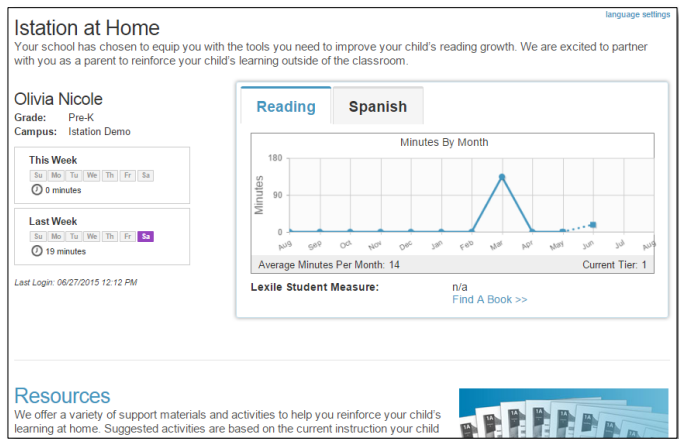

Parents may go to Istation’s Parent Portal online at www.istation.com. A variety of support materials, reports, and activities are available to help reinforce children’s learning at home.