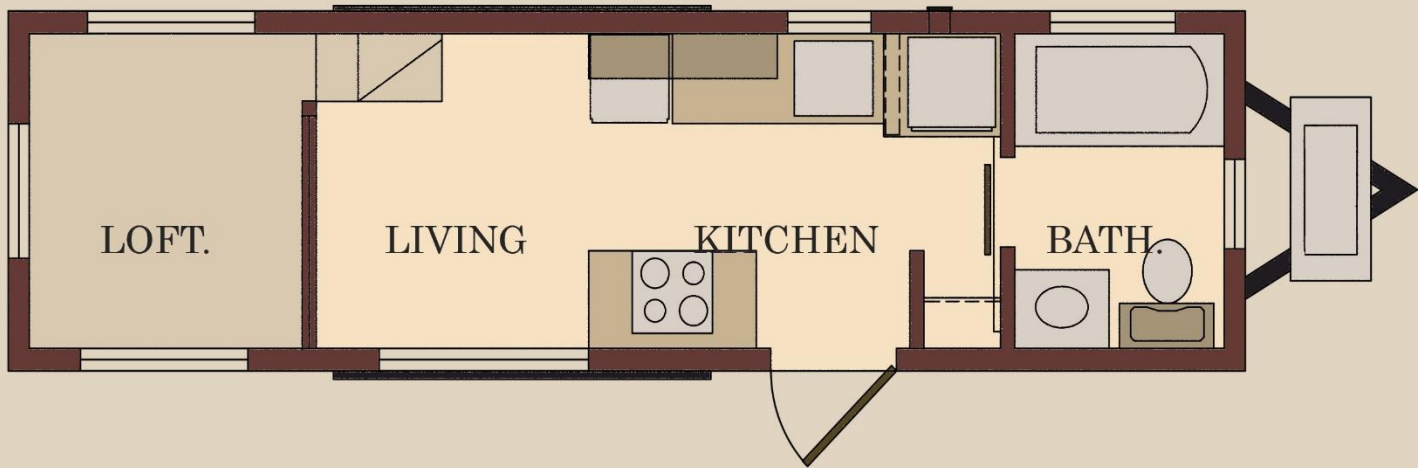

# LIVE OAK

FLOOR PLAN @ 1/4"=1'-0"

LOWER FLOOR PLAN

SCALE @ 1/4"=1'-0"

## SQUARE FOOTAGE

LIVING: 224.0

STORAGE: 64.0

---

TOTAL: 285.0