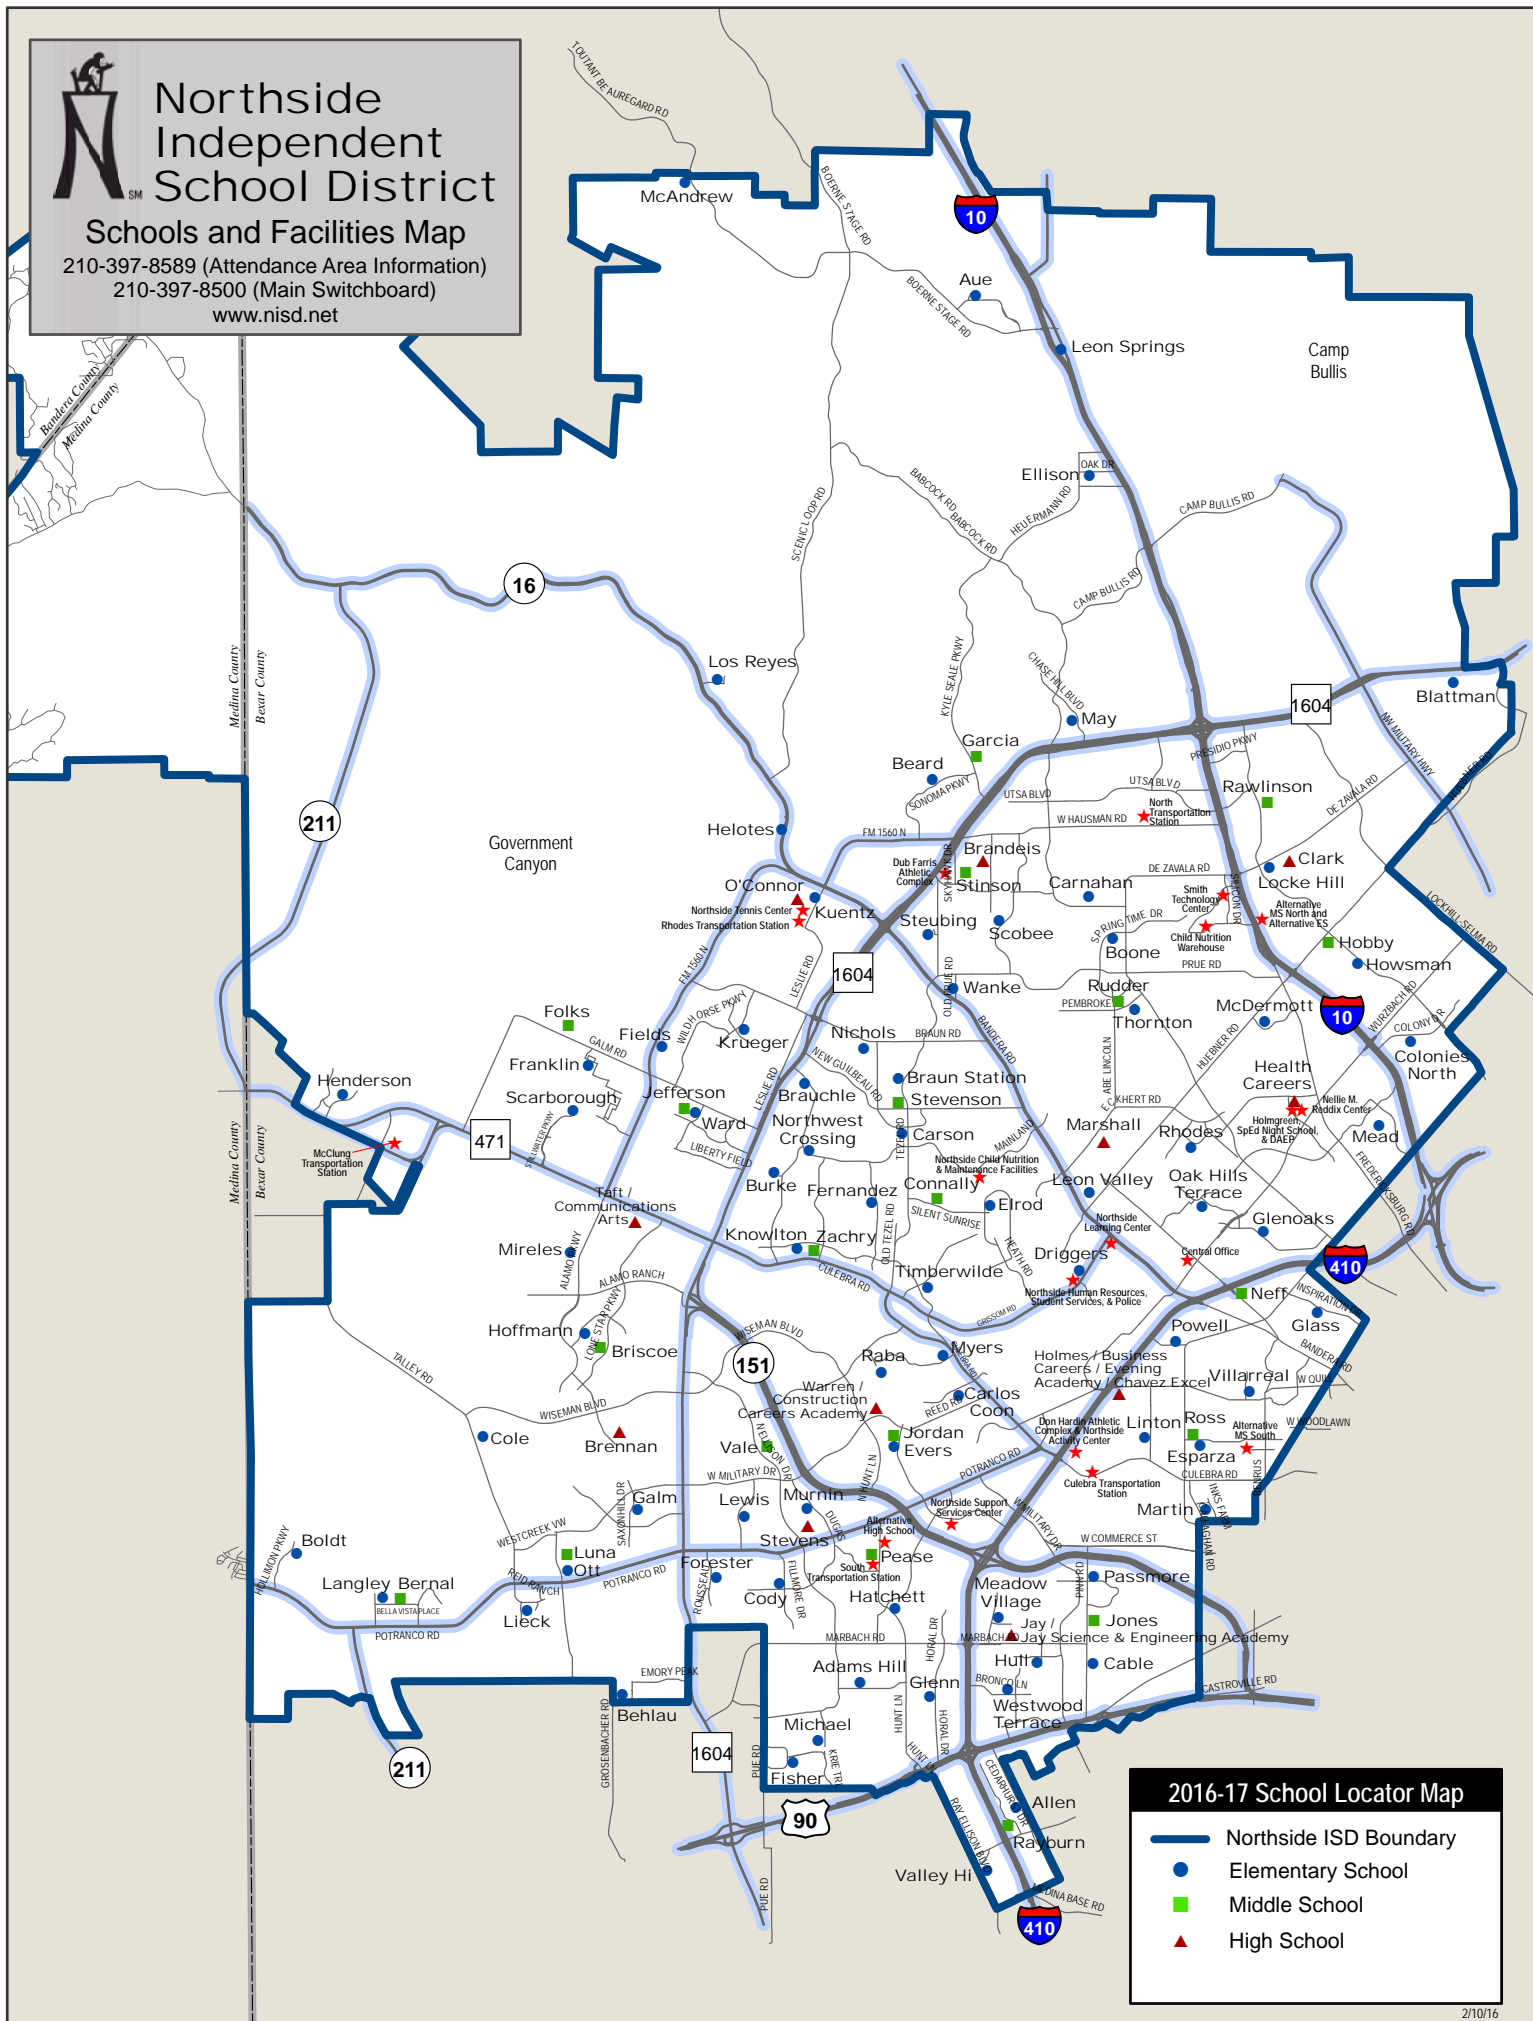

Northside Independent School District

Schools and Facilities Map

210-397-8589 (Attendance Area Information)
210-397-8500 (Main Switchboard)
www.nisd.net

2016-17 School Locator Map

- Northside ISD Boundary
- Elementary School
- Middle School
- ▲ High School