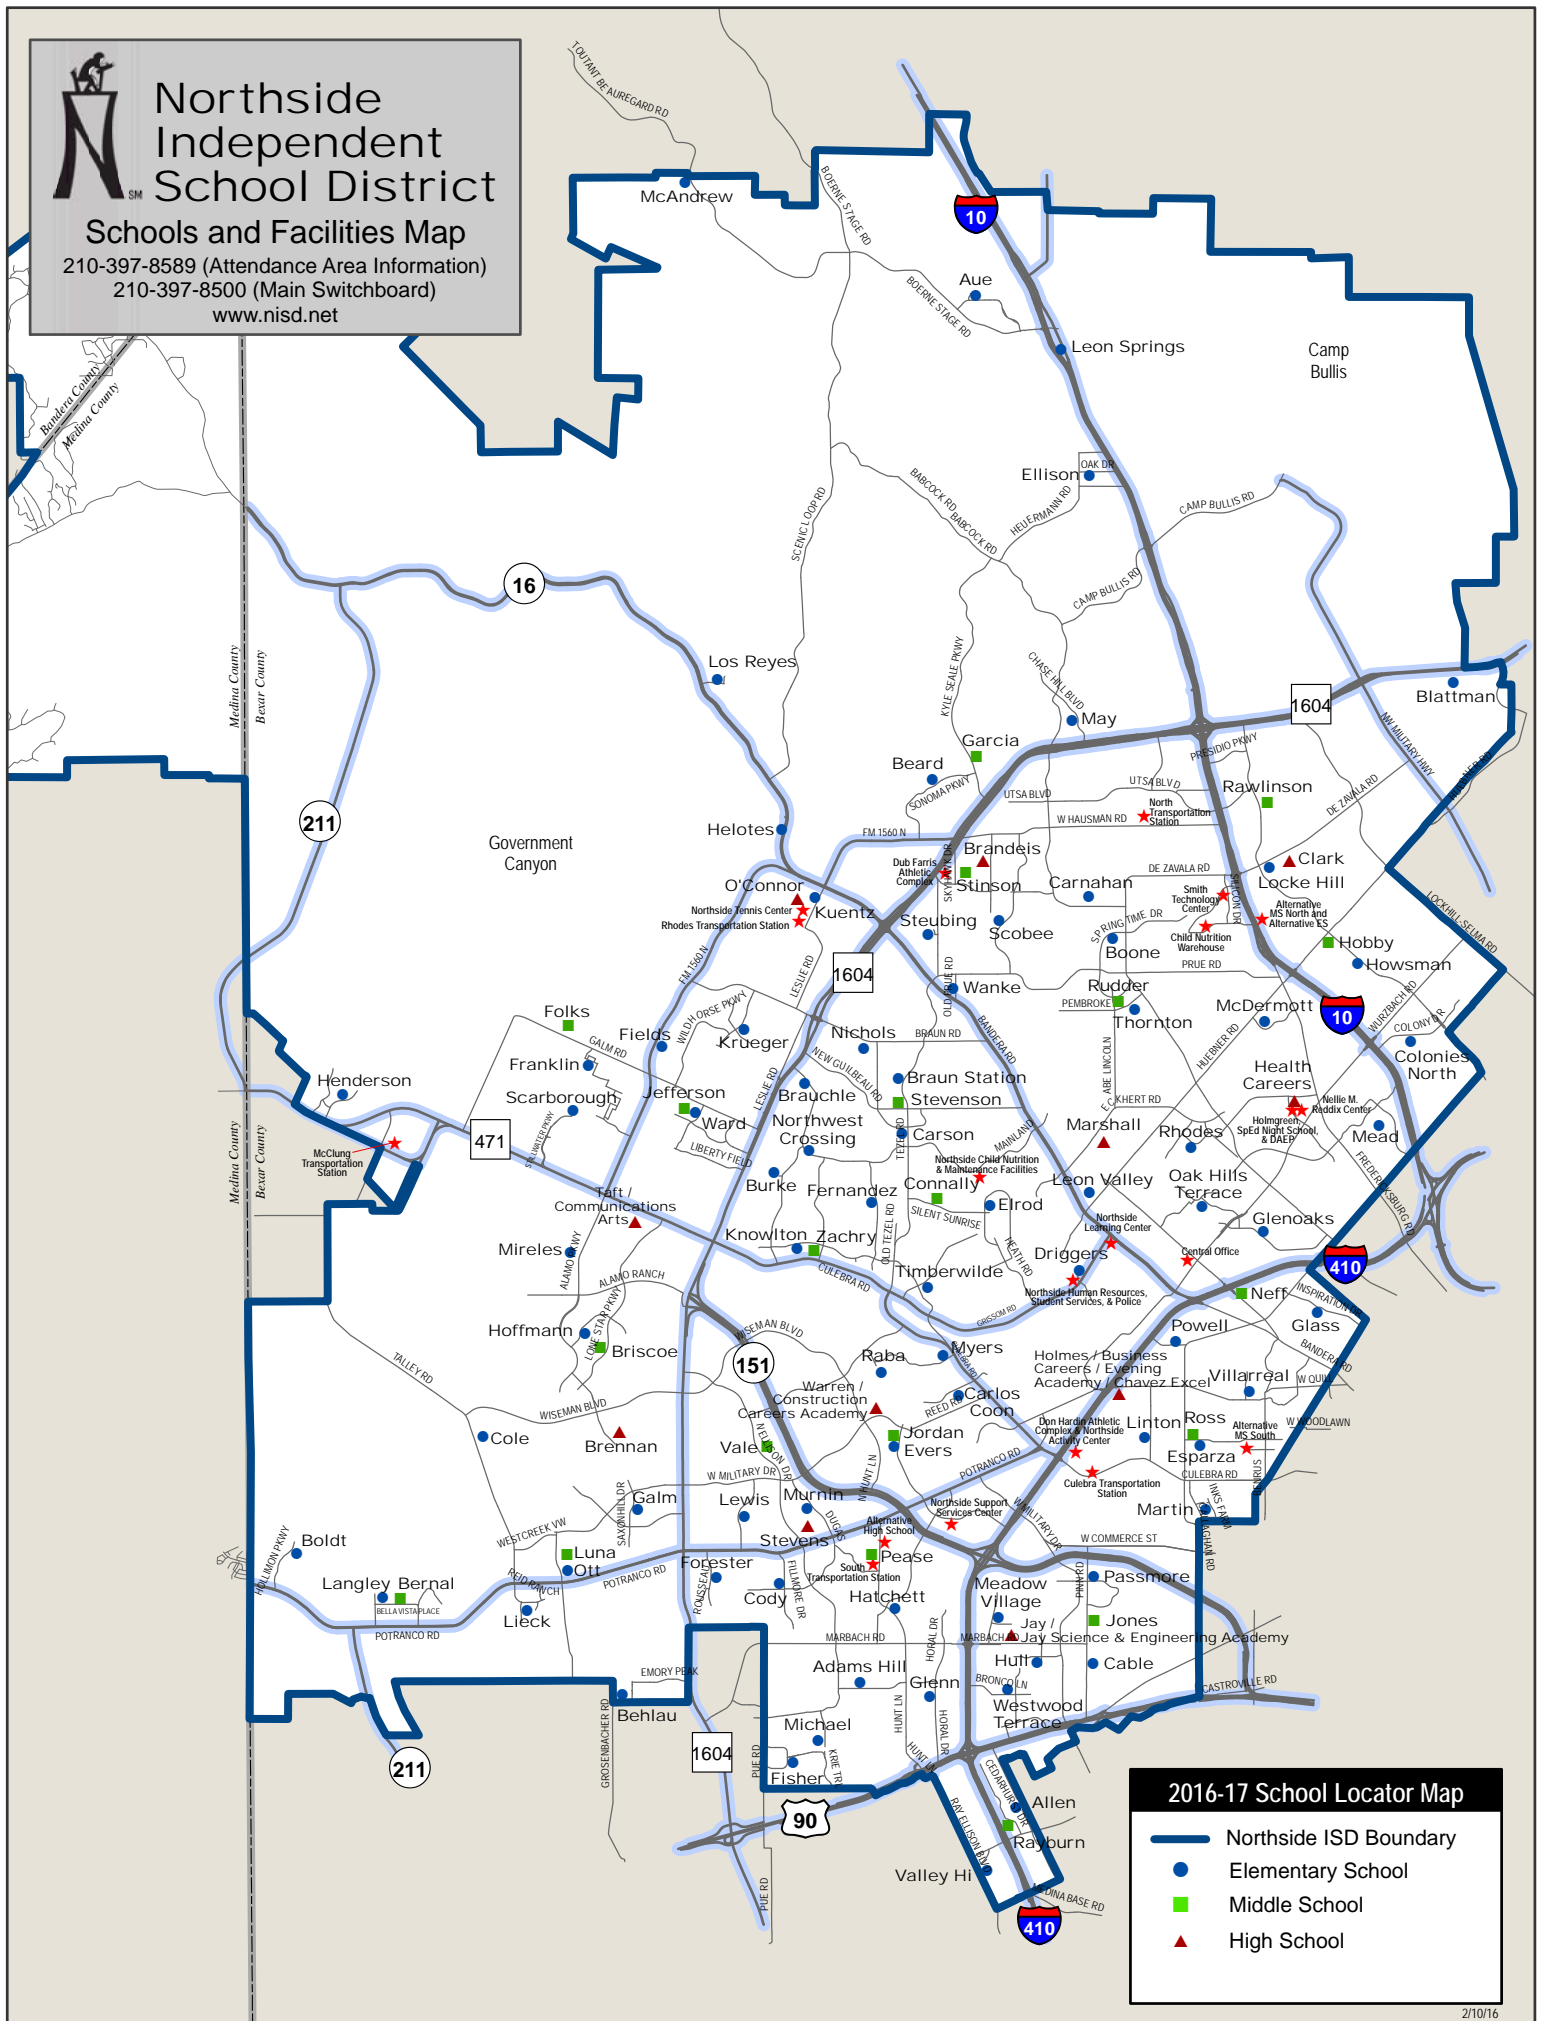

# Northside Independent School District

## Schools and Facilities Map

210-397-8589 (Attendance Area Information)  
210-397-8500 (Main Switchboard)  
www.nisd.net

**2016-17 School Locator Map**

- Northside ISD Boundary
- Elementary School
- Middle School
- ▲ High School