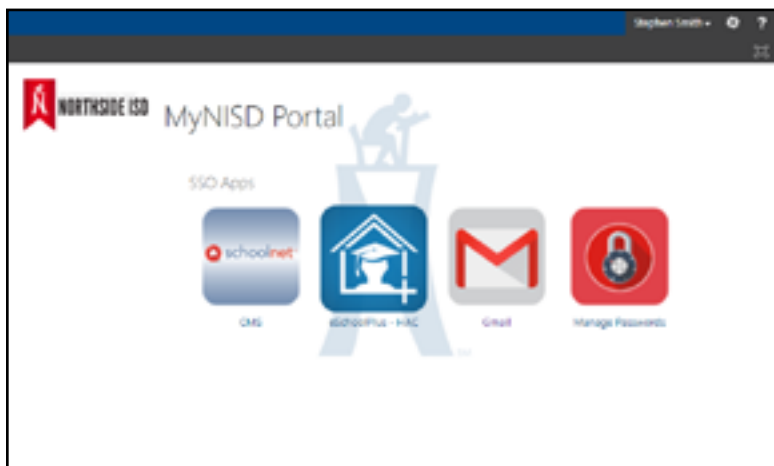

MyNISD Portal for Students

1. On a computer, go to **http://mynisd.nisd.net** using Google Chrome.
2. Enter your **snumber** and **network password**.
3. Click **Login**.

NOTE: On the landing page, you will see shortcuts to various educational applications such as Gmail, eSchoolPlus - HAC, and CMS.