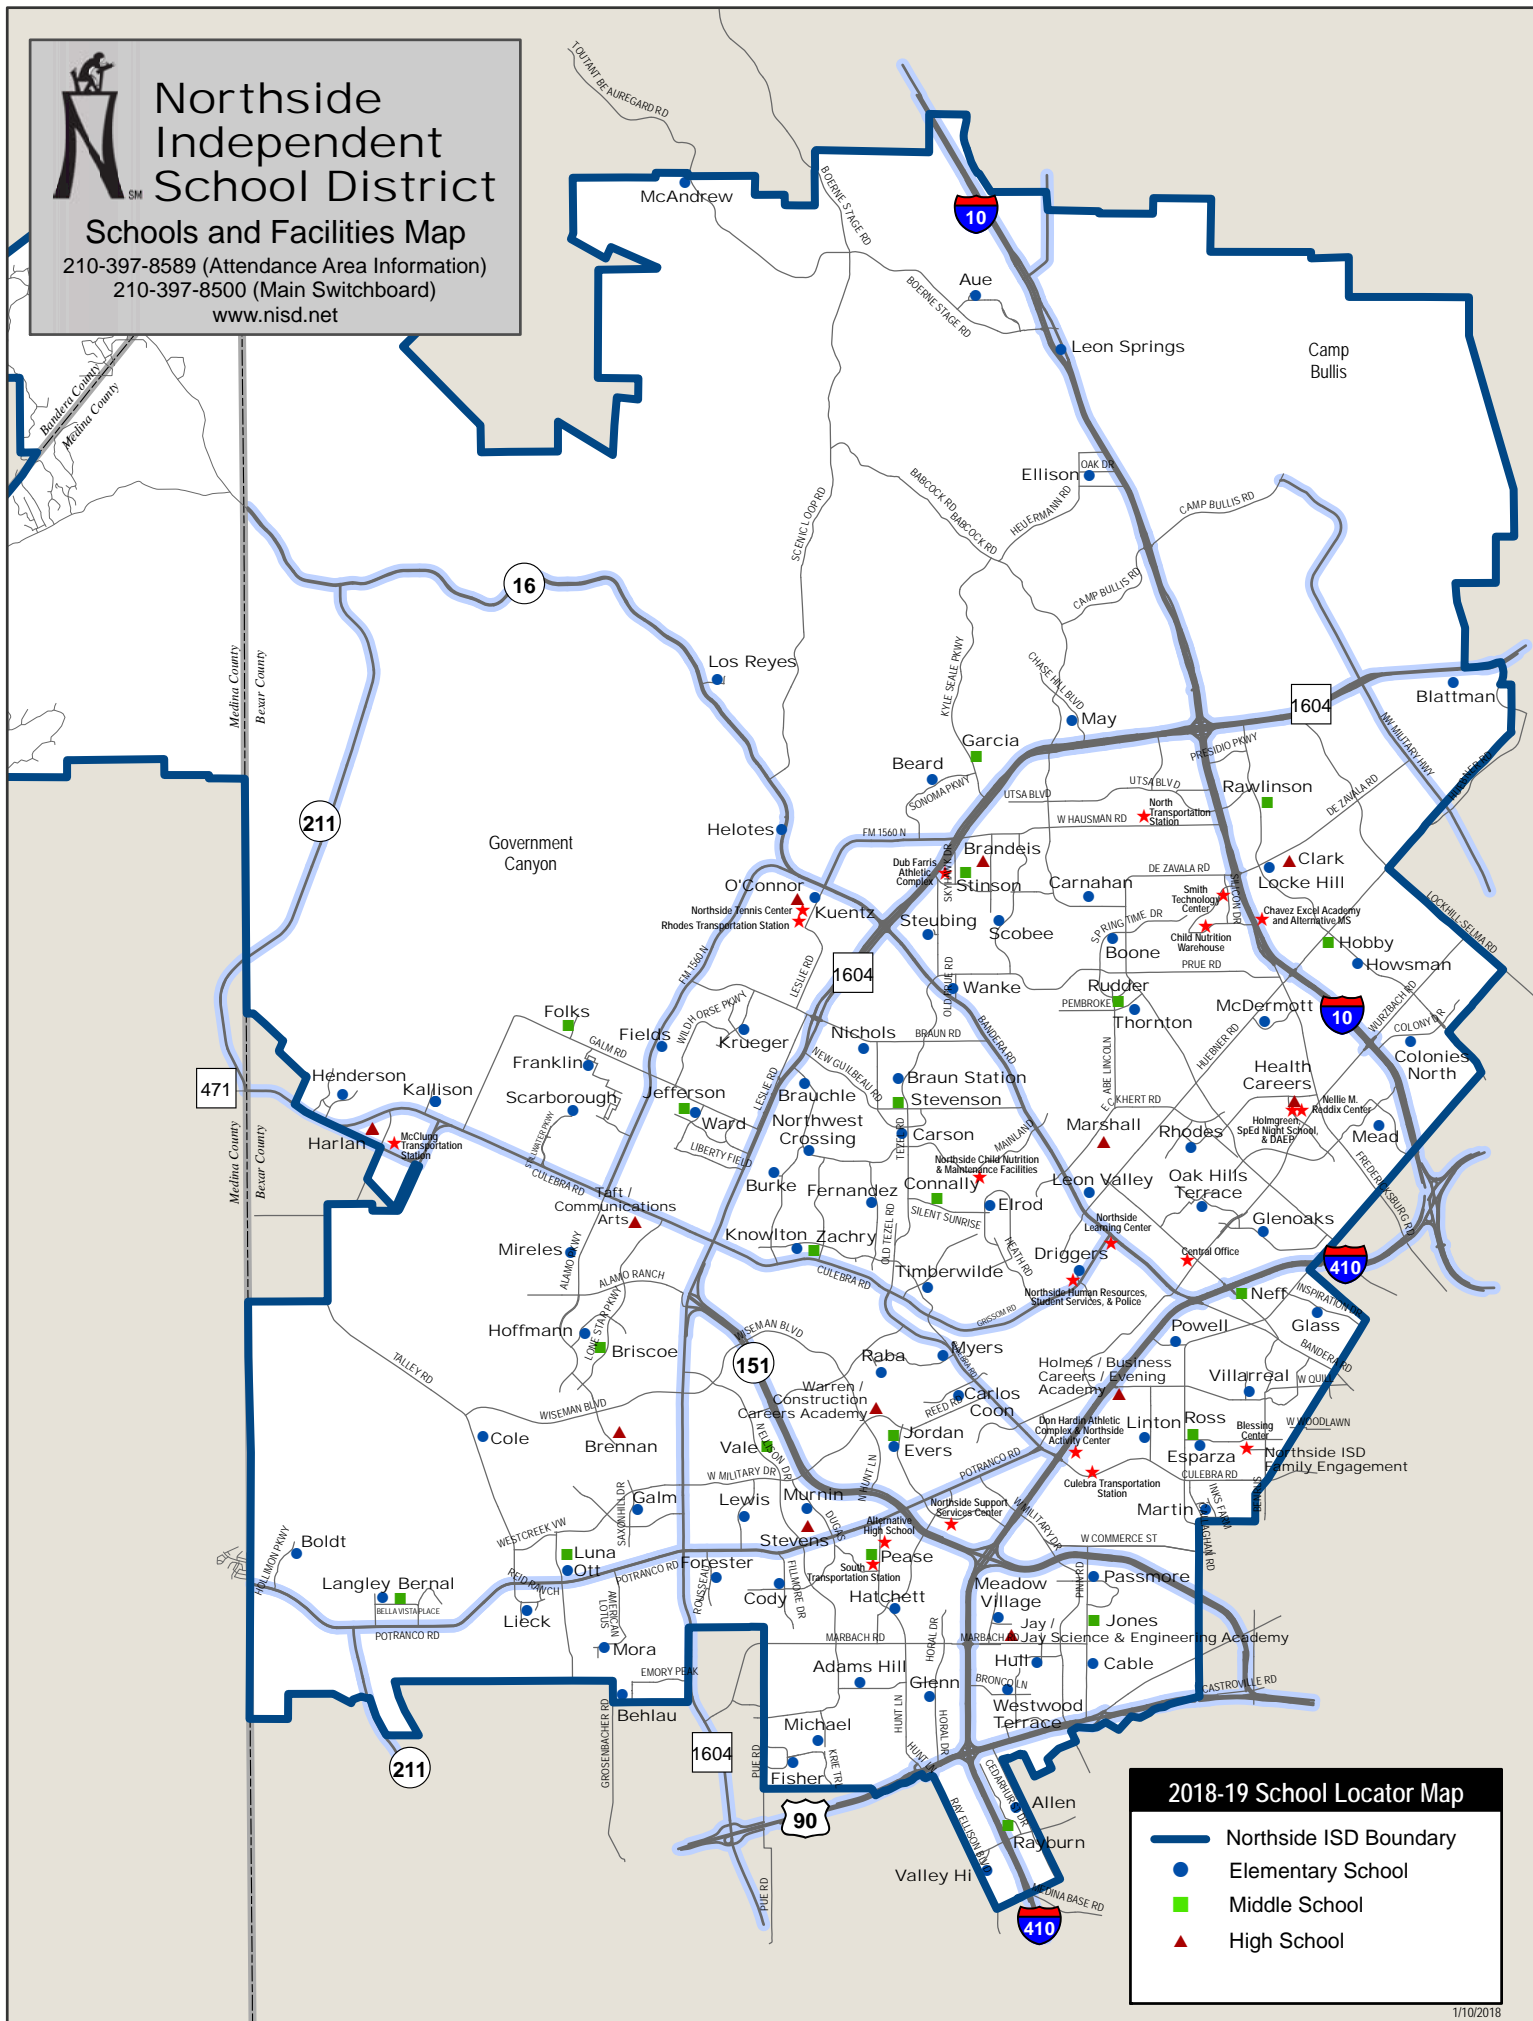

# Northside Independent School District

## Schools and Facilities Map

210-397-8589 (Attendance Area Information)  
210-397-8500 (Main Switchboard)  
www.nisd.net

**2018-19 School Locator Map**

- Northside ISD Boundary
- Elementary School
- Middle School
- ▲ High School