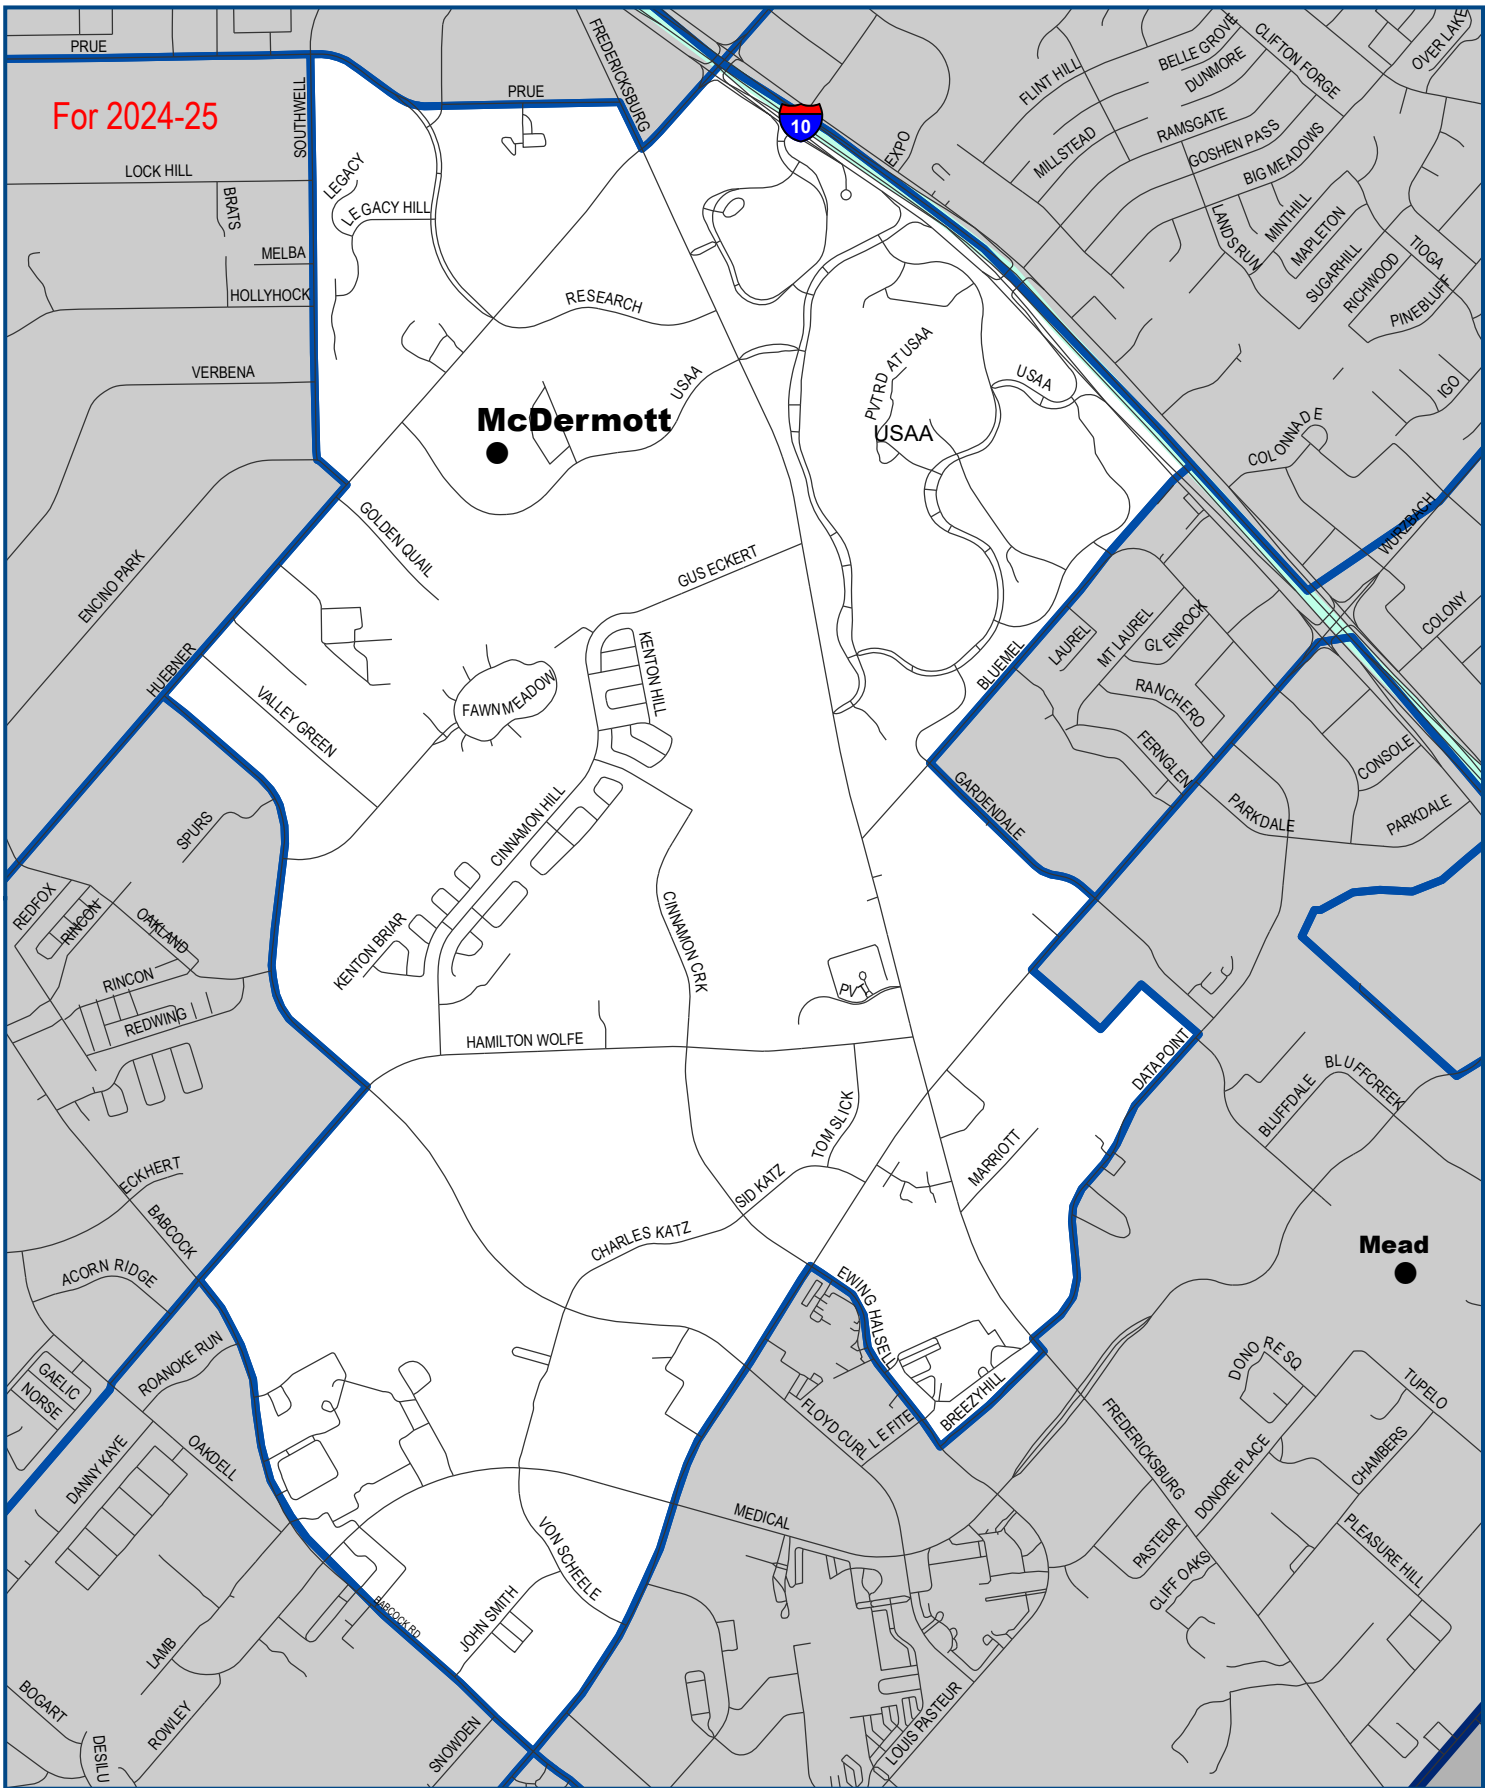

For 2024-25

### McDermott Elementary School Attendance Area

Confirm your school assignment at <https://boundariesandbuses.nisd.net/boundariesbus.nsf> or call (210) 397-8589  
Acreage without student population is subject to reassignment to schools with the greatest available capacity

Office of Resource Planning | 5900 Evers Road | San Antonio, TX 78238-1699 | 210.397.8796

N

- Elementary
- ▭ School Boundary
- ▬ Northside ISD Boundary

RP: 12/16/2024

Effective 2025-26