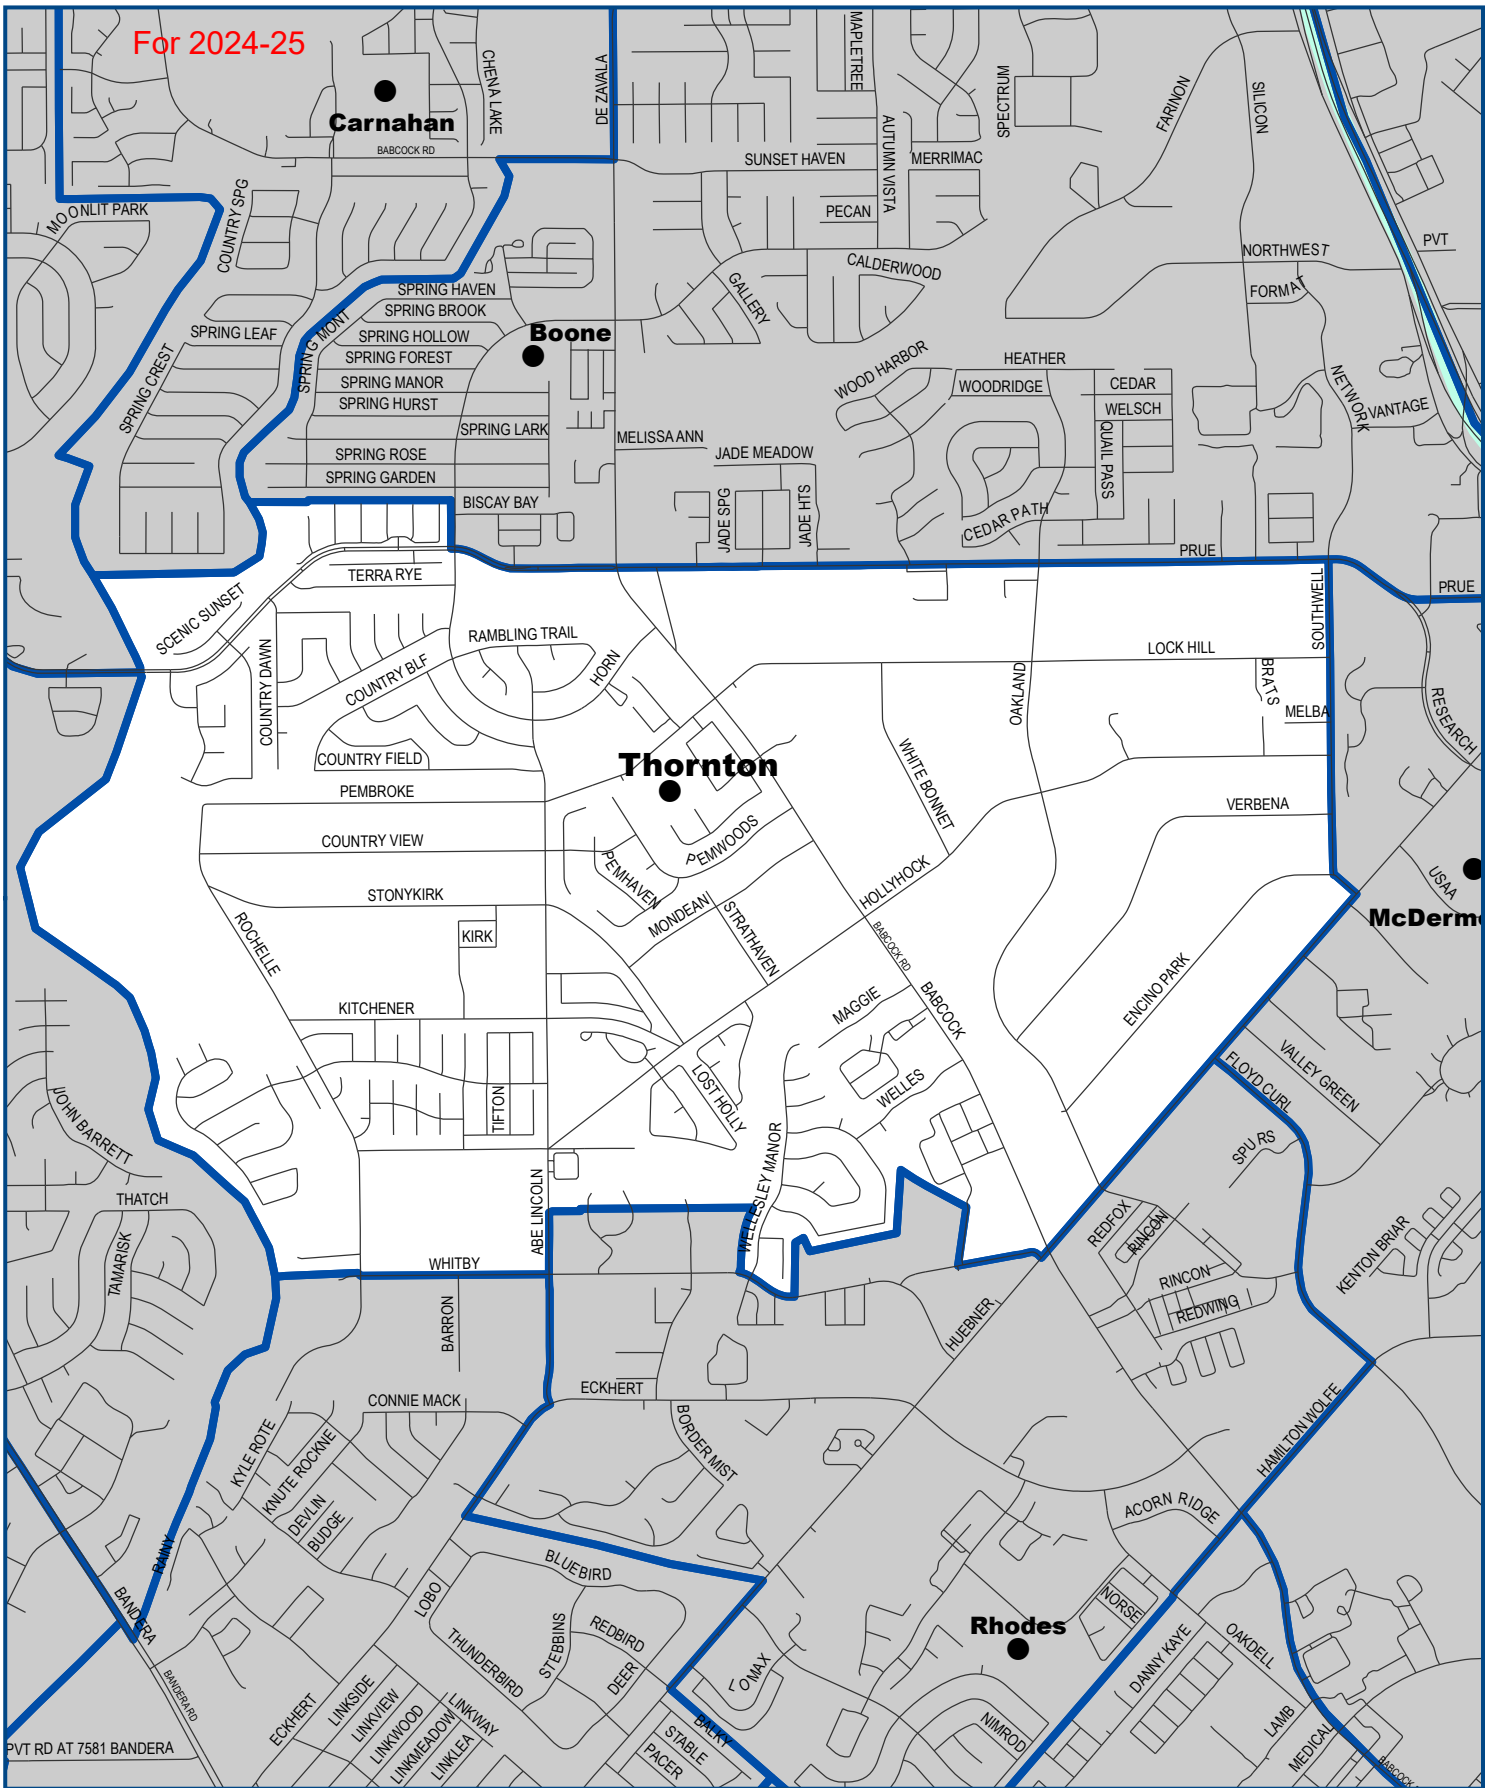

For 2024-25

Thornton Elementary School Attendance Area

Confirm your school assignment at <https://boundariesandbuses.nisd.net/boundariesbus.nsf> or call (210) 397-8589
 Acreage without student population is subject to reassignment to schools with the greatest available capacity

Office of Resource Planning | 5900 Evers Road | San Antonio, TX 78238-1699 | 210.397.8796

N	●	Elementary
	□	School Boundary
	—	Northside ISD Boundary

RP: 12/16/2024