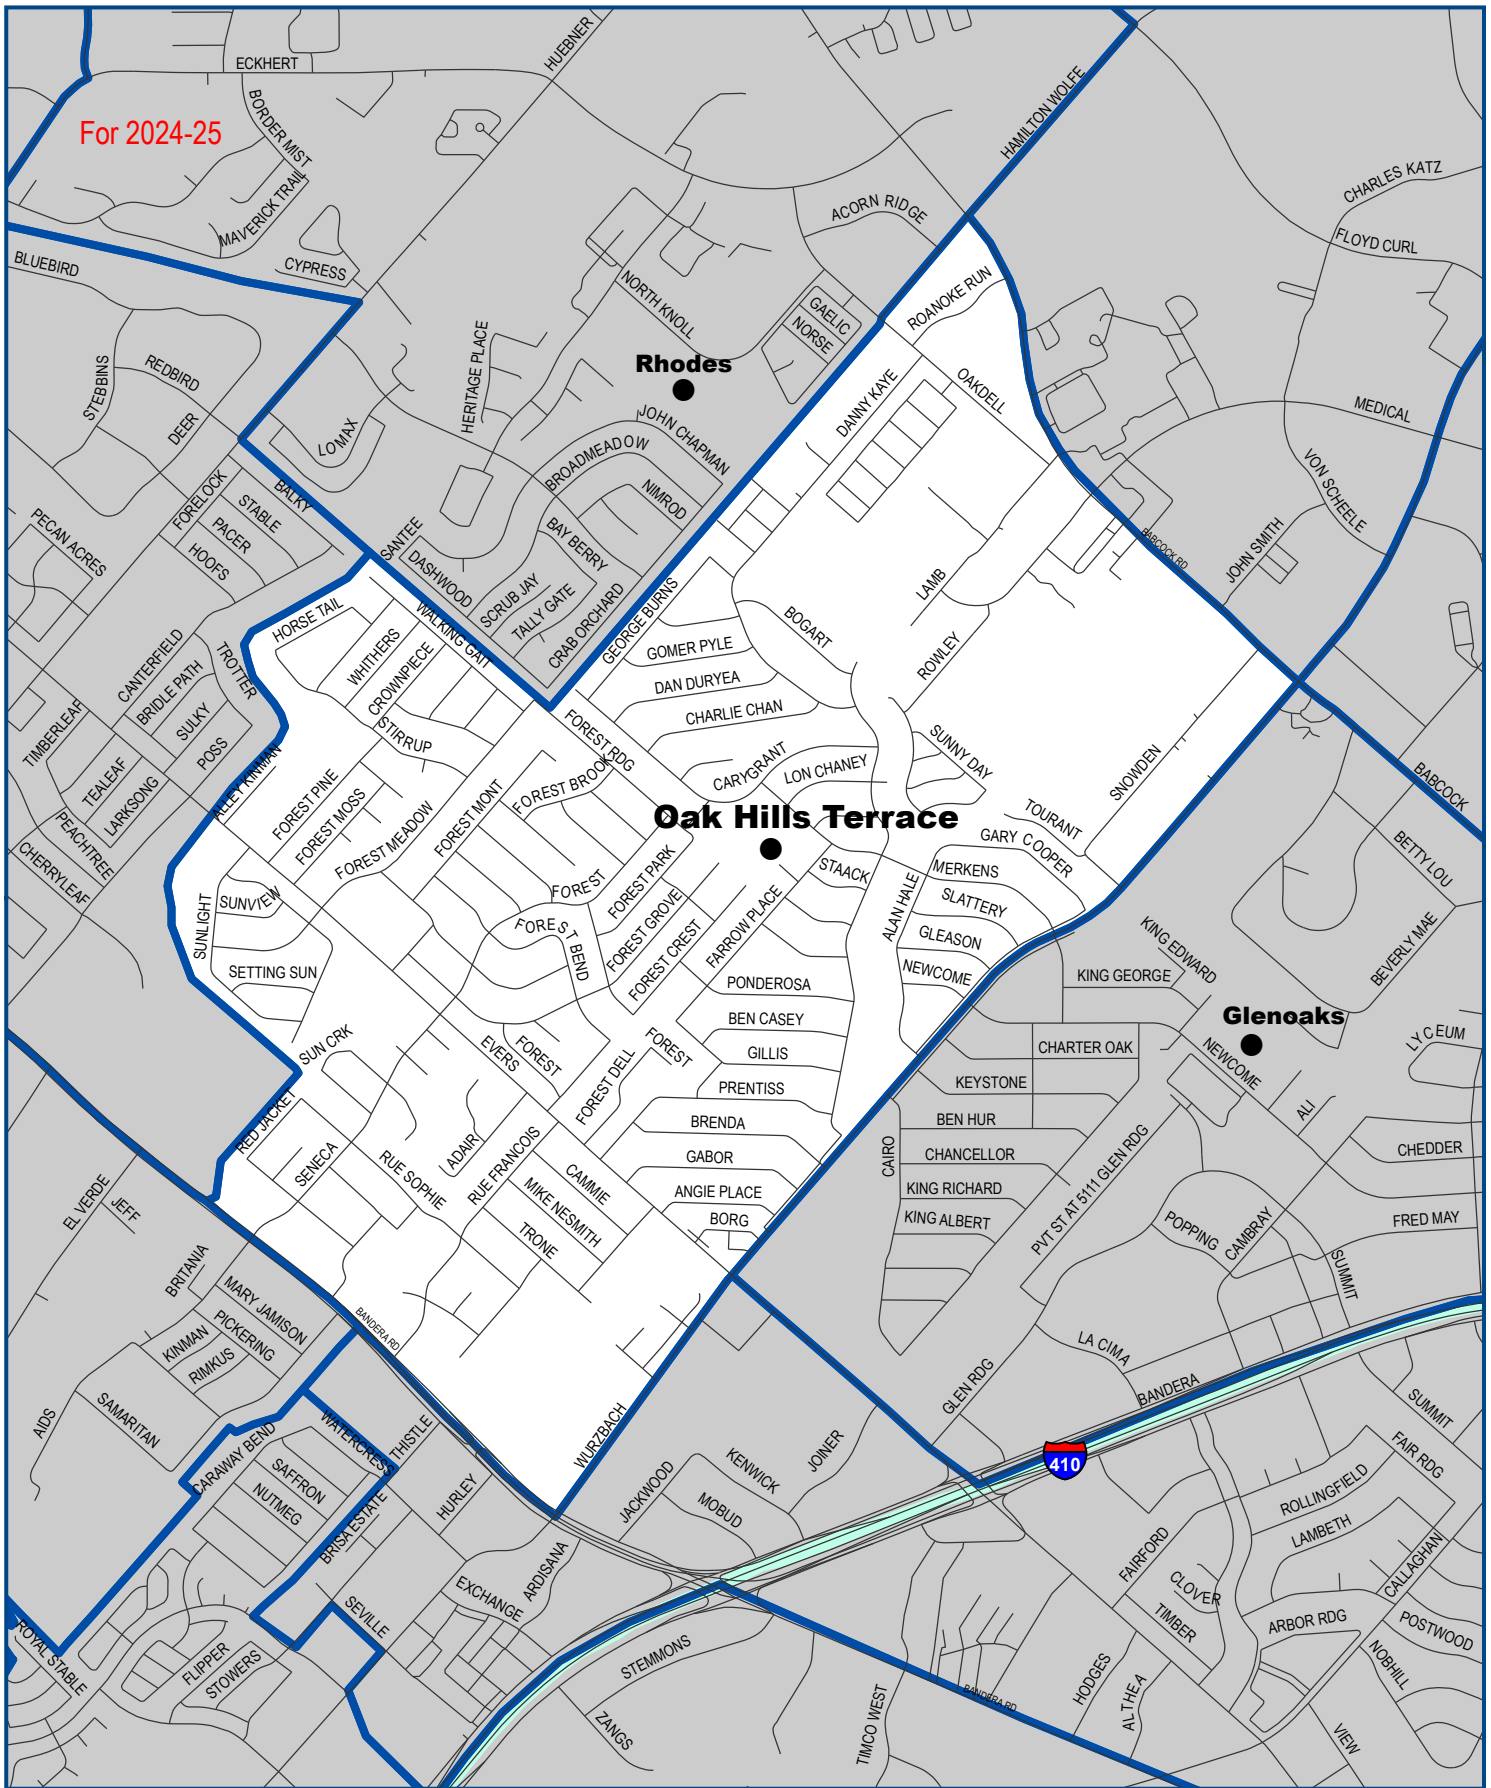

## Oak Hills Terrace Elementary School Attendance Area

Confirm your school assignment at <https://boundariesandbuses.nisd.net/boundariesbus.nsf> or call (210) 397-8589  
Acreage without student population is subject to reassignment to schools with the greatest available capacity

Office of Resource Planning | 5900 Evers Road | San Antonio, TX 78238-1699 | 210.397.8796

N

- Elementary
- ▭ School Boundary
- ▬ Northside ISD Boundary

RP: 12/16/2024