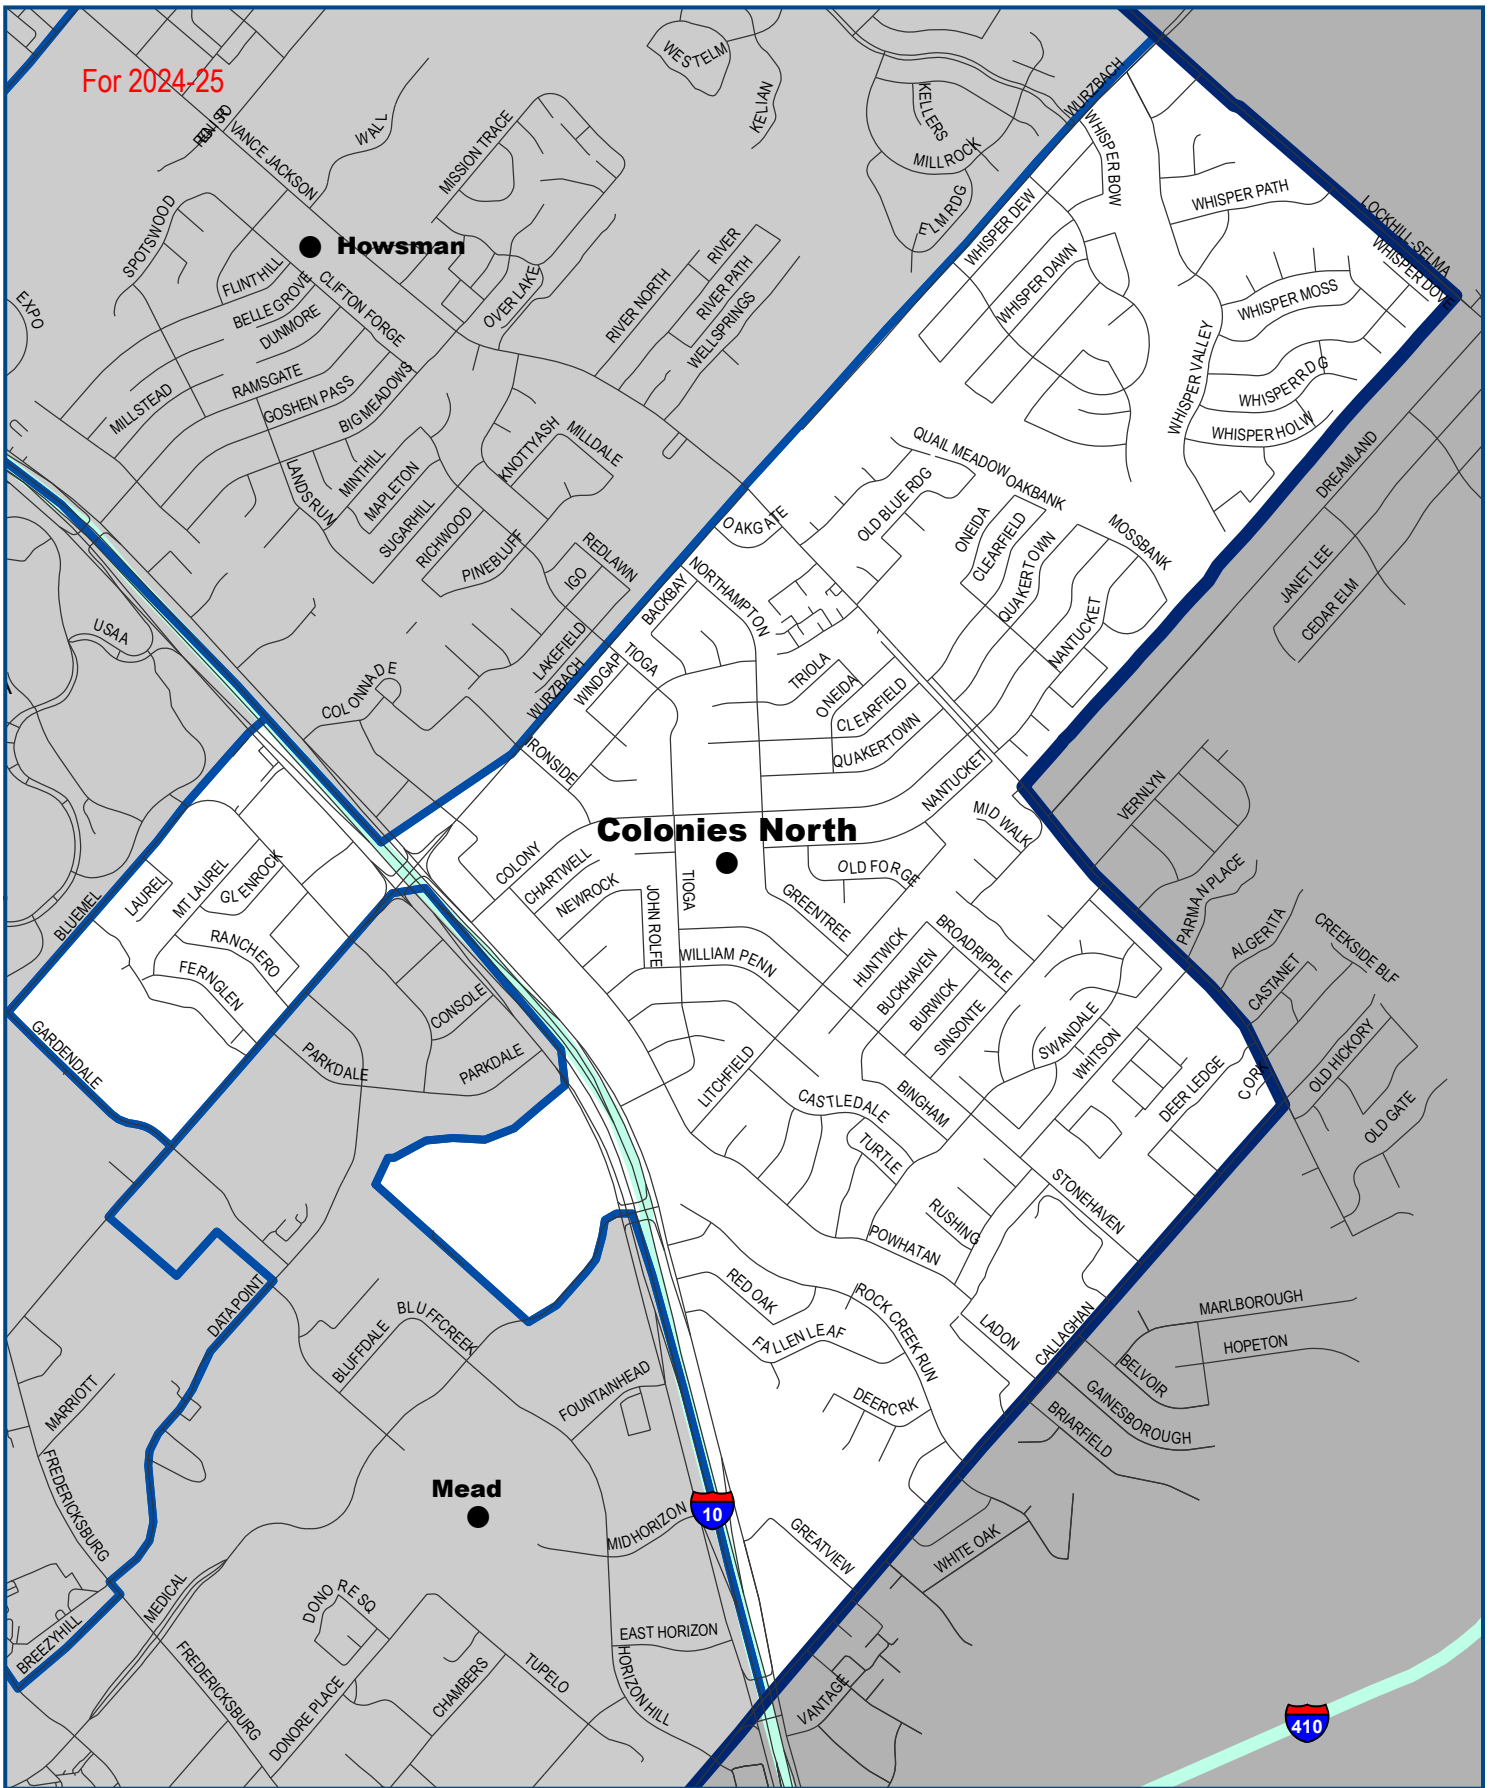

For 2024-25

Colonies North Elementary School Attendance Area

Confirm your school assignment at <https://boundariesandbuses.nisd.net/boundariesbus.nsf> or call (210) 397-8589
 Acreage without student population is subject to reassignment to schools with the greatest available capacity

Office of Resource Planning | 5900 Evers Road | San Antonio, TX 78238-1699 | 210.397.8796

N	●	Elementary
↑	□	School Boundary
↑	—	Northside ISD Boundary
RP: 12/16/2024		

Effective 2025-26

Colonies North Elementary School Attendance Area