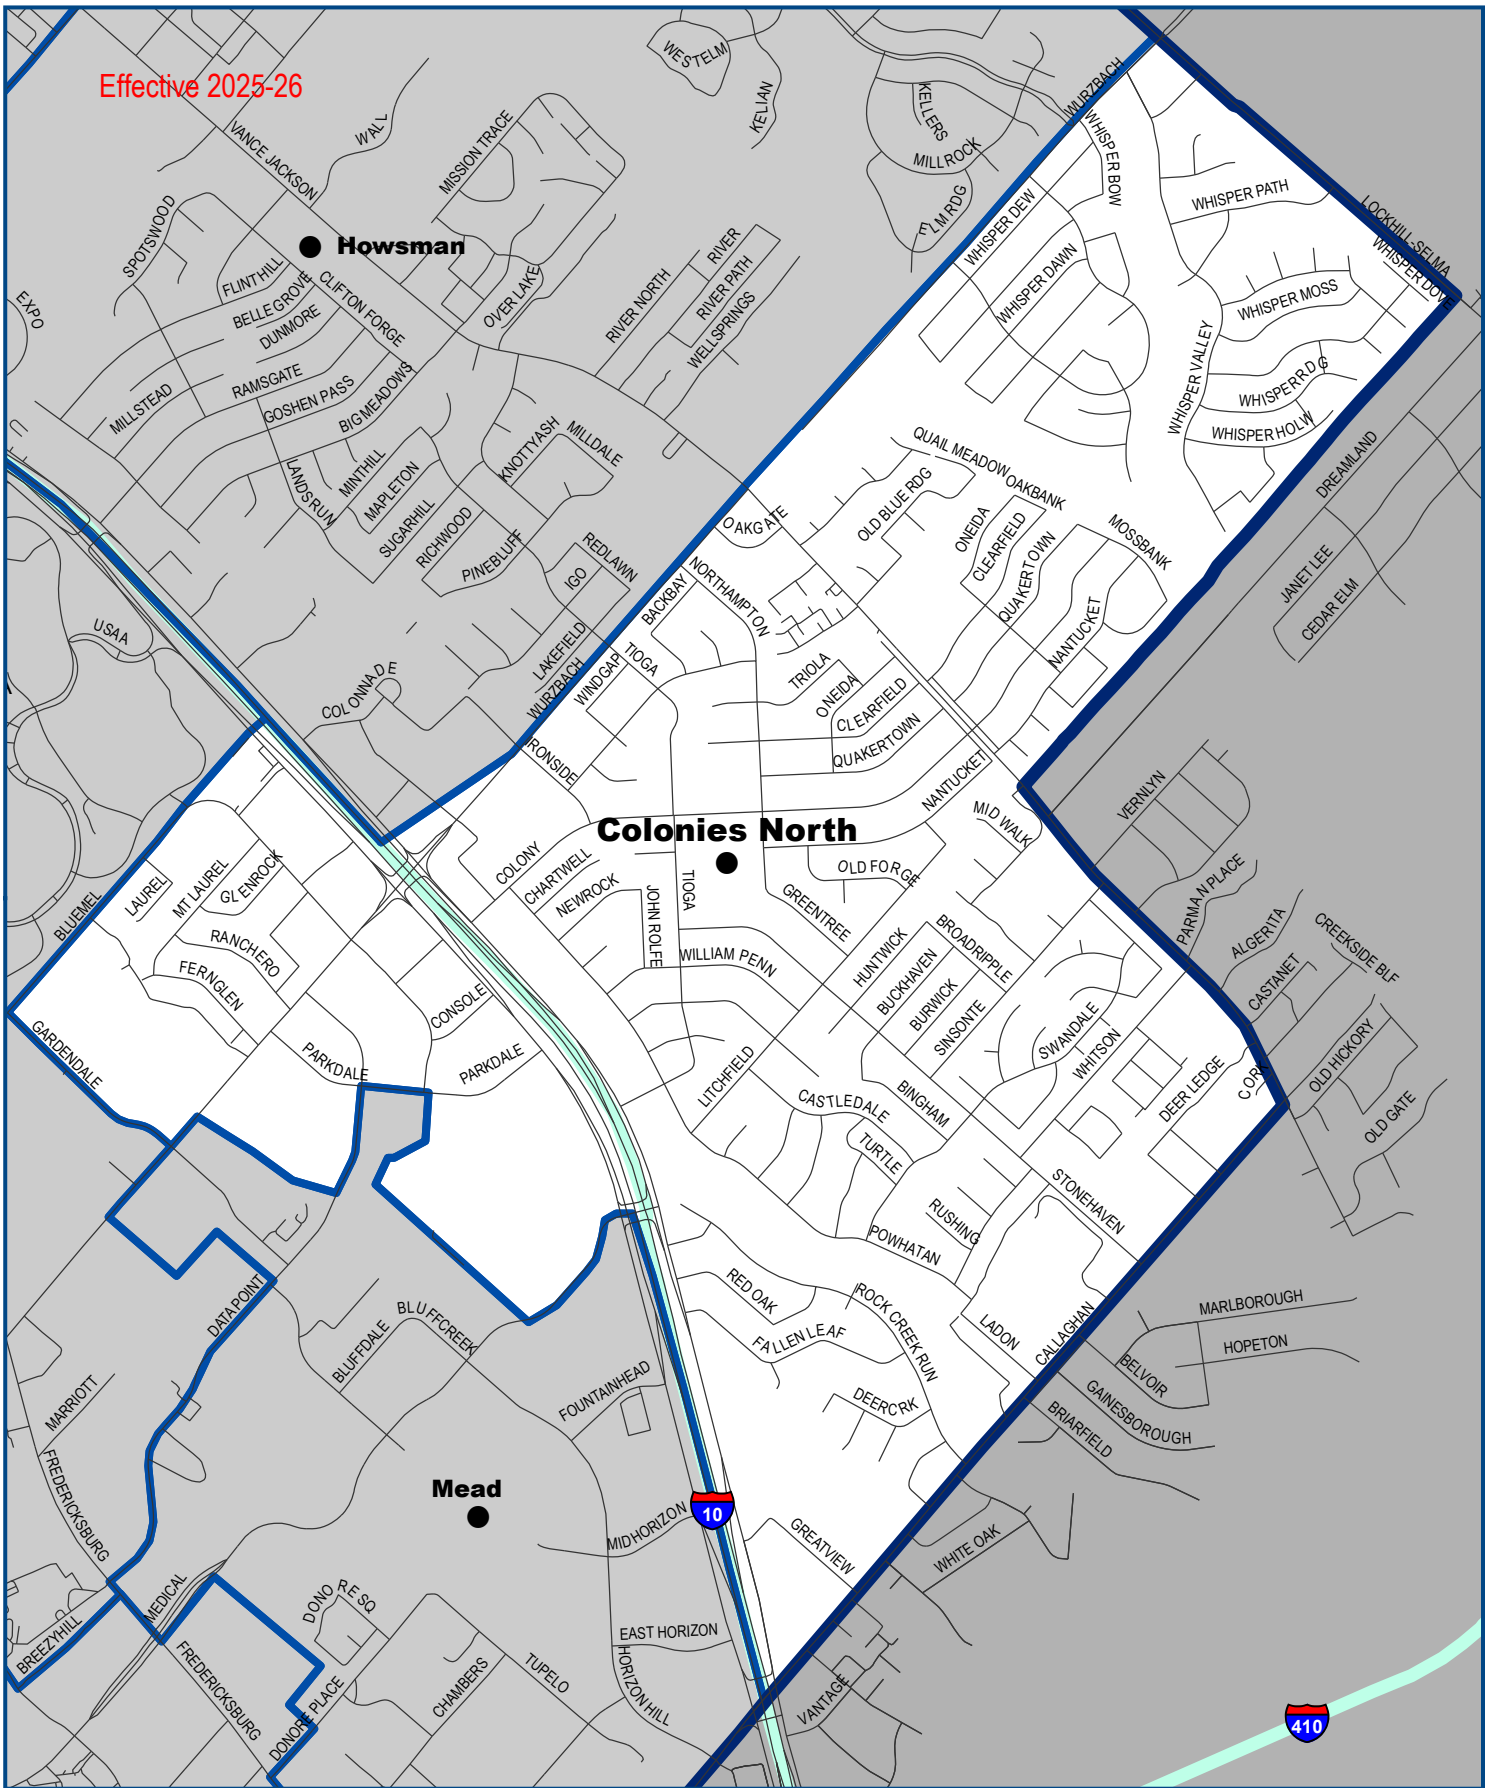

For 2024-25

Colonies North Elementary School Attendance Area

Confirm your school assignment at <https://boundariesandbuses.nisd.net/boundariesbus.nsf> or call (210) 397-8589
 Acreage without student population is subject to reassignment to schools with the greatest available capacity

Office of Resource Planning | 5900 Evers Road | San Antonio, TX 78238-1699 | 210.397.8796

N	●	Elementary
↑	□	School Boundary
↑	—	Northside ISD Boundary
RP: 12/16/2024		

Effective 2025-26

Colonies North Elementary School Attendance Area