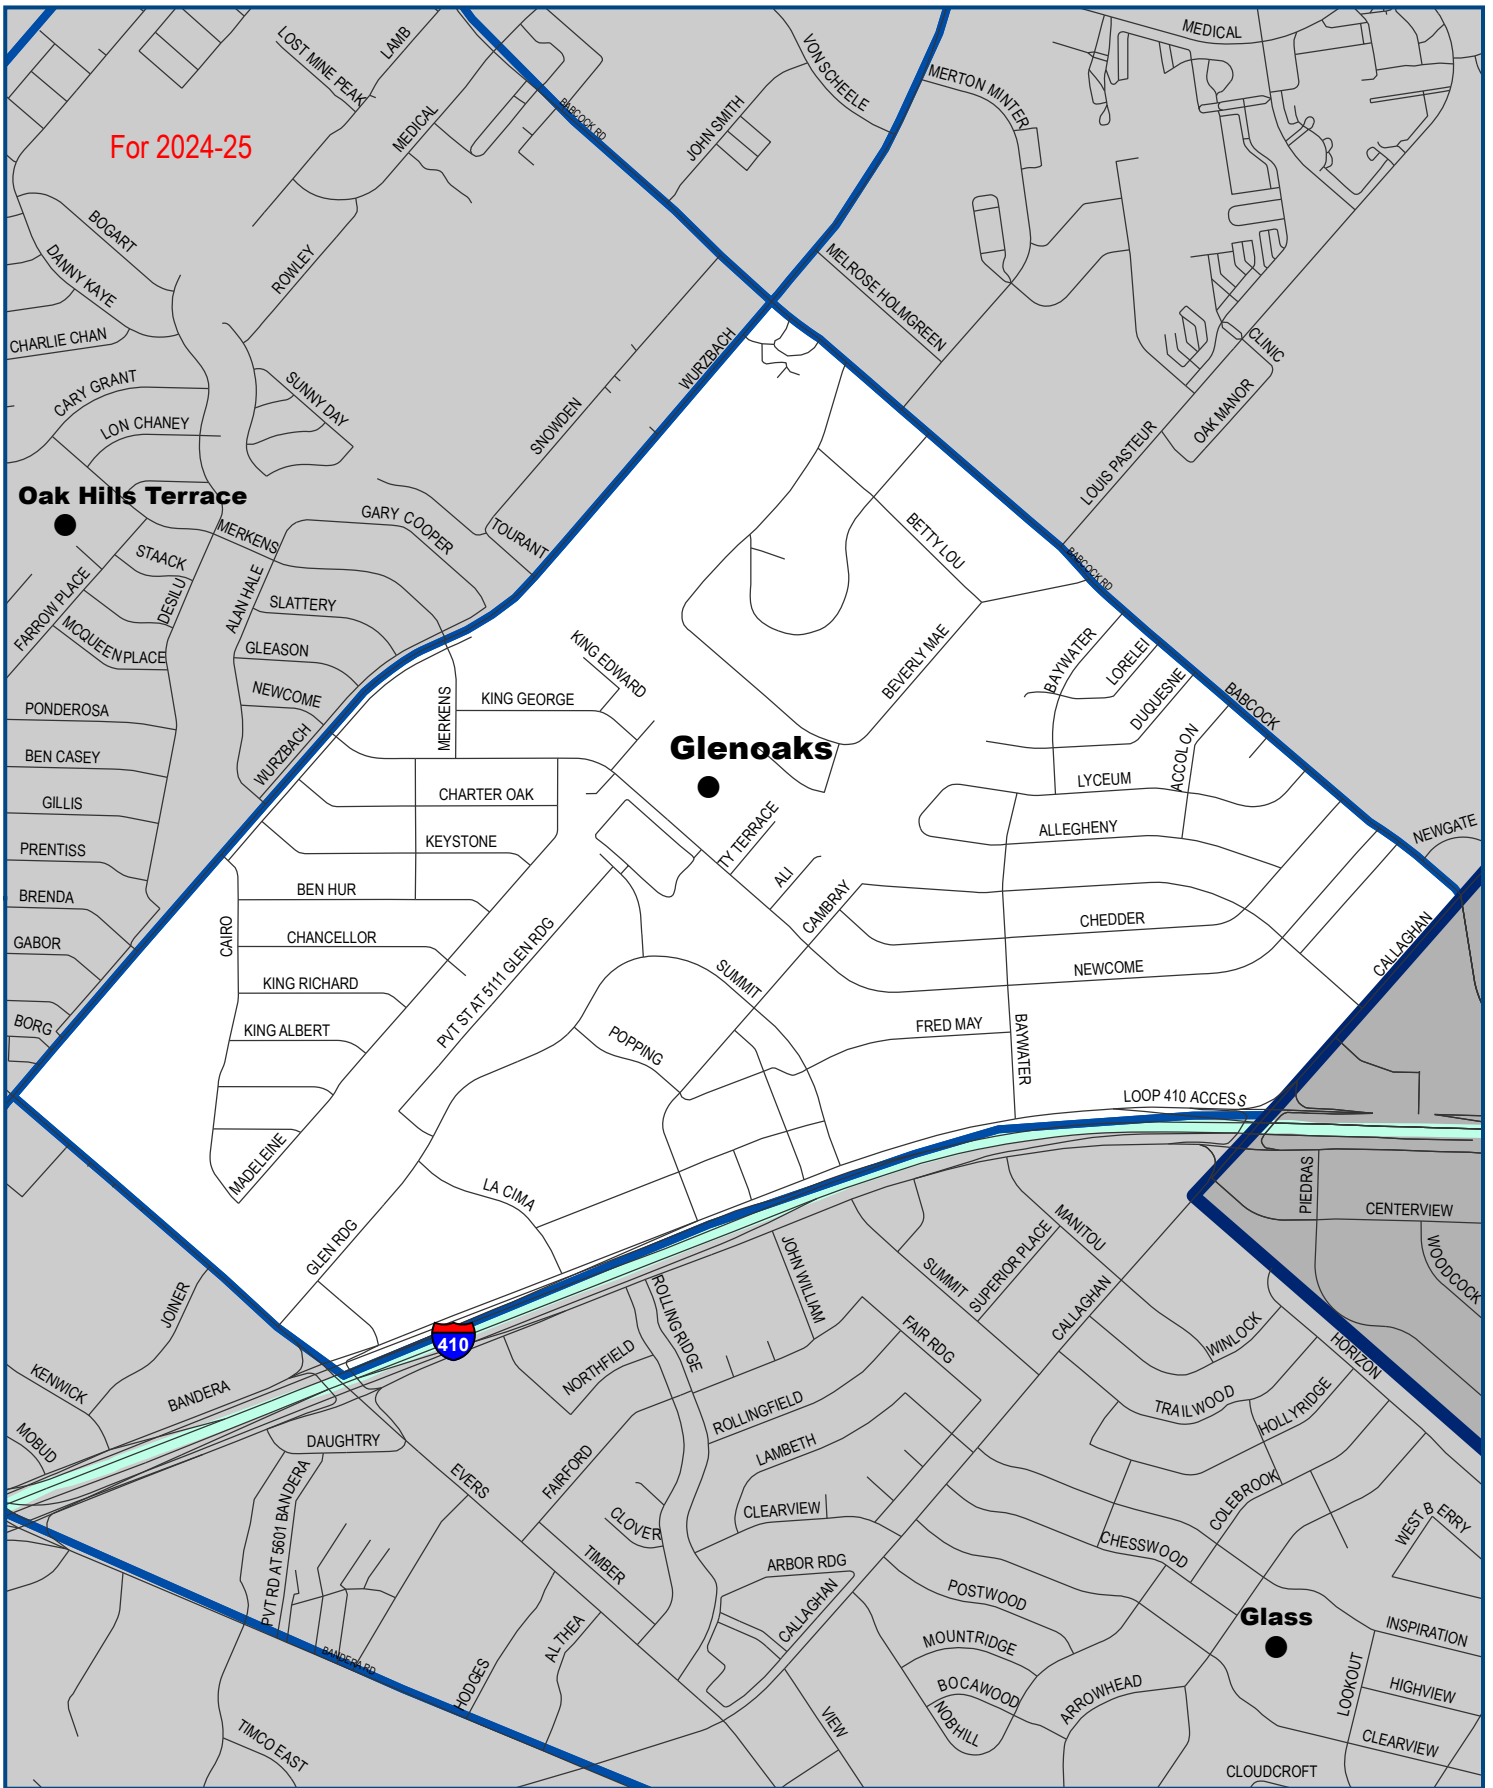

For 2024-25

**Oak Hills Terrace**

**Glenoaks**

**Glass**

## Glenoaks Elementary School Attendance Area

Confirm your school assignment at <https://boundariesandbuses.nisd.net/boundariesbus.nsf> or call (210) 397-8589  
 Acreage without student population is subject to reassignment to schools with the greatest available capacity

Office of Resource Planning | 5900 Evers Road | San Antonio, TX 78238-1699 | 210.397.8796

N	●	Elementary
↑	□	School Boundary
↑	—	Northside ISD Boundary
		RP: 12/16/2024

Effective 2025-26