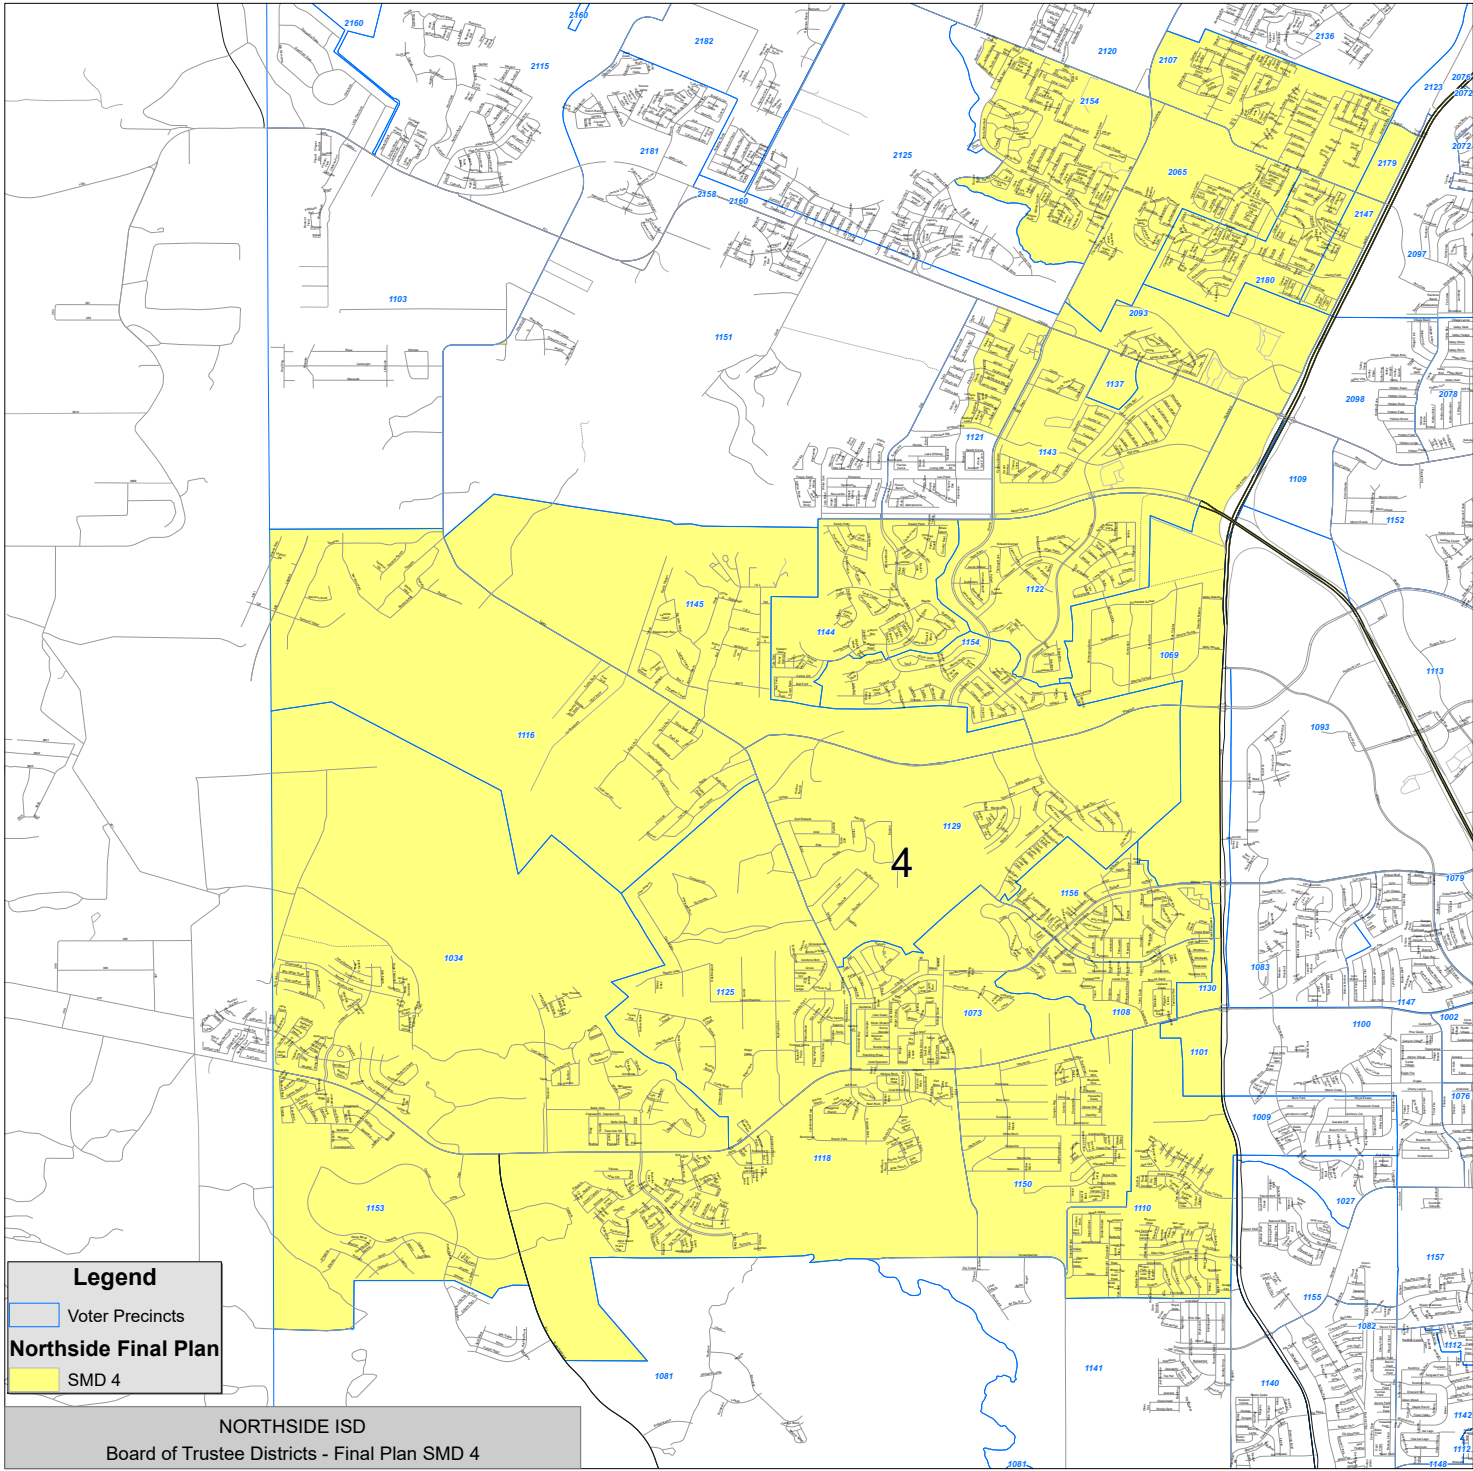

Legend

- Voter Precincts
- SMD 1

NORTHSIDE ISD
Board of Trustee Districts - Final Plan SMD 1

Legend

-  Voter Precincts
-  Northside Final Plan SMD 5

NORTHSIDE ISD
Board of Trustee Districts - Final Plan SMD 5