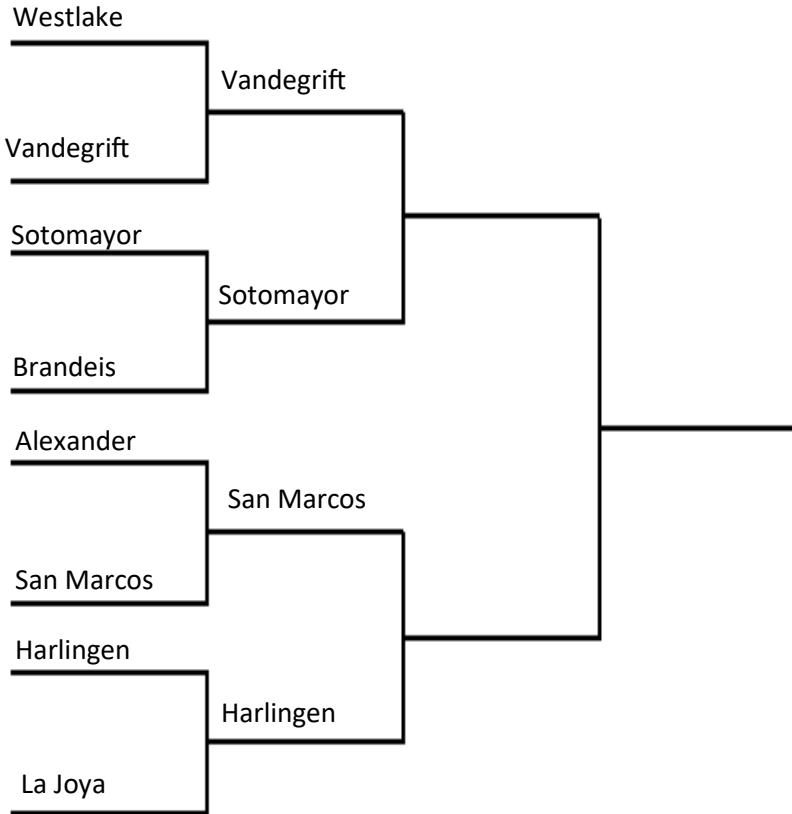

**2025-2026
AREA
PLAYOFFS**

**6A AREA
PLAYOFFS**

SOTOMAYOR
VS
VANDEGRIFT

**Friday, February 14, 2025
6:00 PM
Lehman HS, Kyle**

Sotomayor 2025 Girls Varsity Basketball

#	Name	Grade	Height	Pos.
0	Carley Reyes	10	5'2"	PG
2	Ada Samuel	10	5'4"	G
3	Averi Carter	11	5'11"	P
4	Naomi Johnson	10	5'5"	PG
5	Jaeda Carter	11	5'8"	G/F
11	Kamilah Simms	10	5'4"	G
12	Corina Barrera	10	5'10"	G
13	Alyssa Lopez	11	5'3"	G
23	Jordan Pete	11	5'7"	G
24	Jah'Dae Bussey	12	5'8"	F
30	Tanaiya January	12	5'3"	G
34	Mykenzie Hyland-Noiel	11	5'5"	F