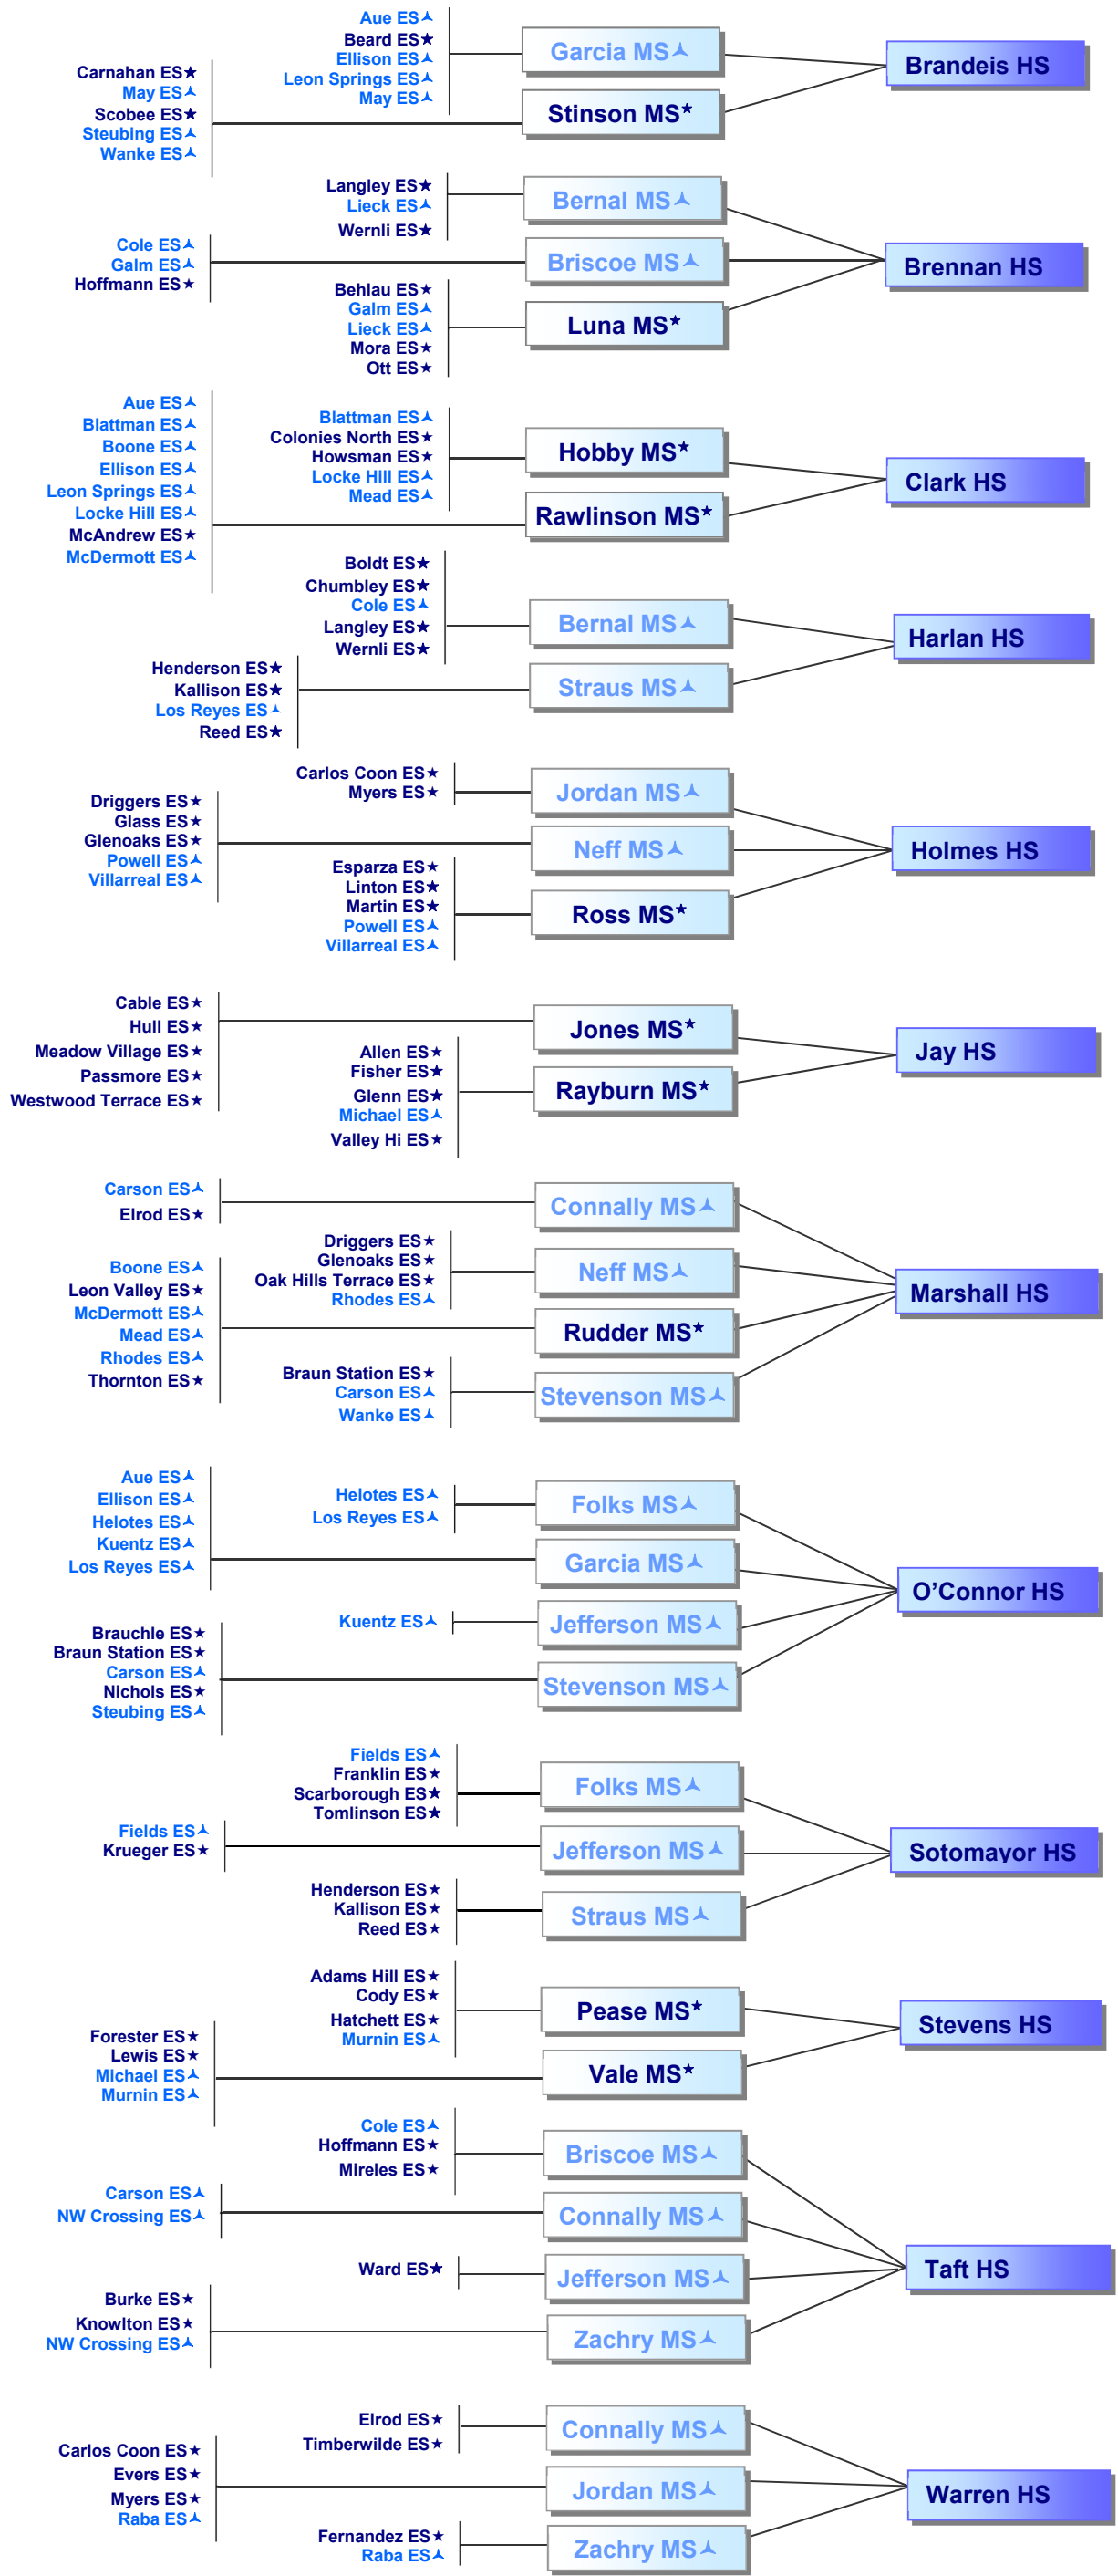

2024-25 Feeder Patterns:

83 NISD Elementary Schools 21 NISD Middle Schools 12 NISD High Schools

LEGEND

★ Clean feeder pattern to the next level.
 (For example, students in this elementary school attendance area are assigned to the same middle school. Or students in this middle school attendance area are assigned to the same high school.)

▲ Feeds more than one school at the next level
 (For example, students in this elementary school attendance area are assigned to two (or more) different middle schools. Or students in this middle school attendance area are assigned to two (or more) different high schools.)