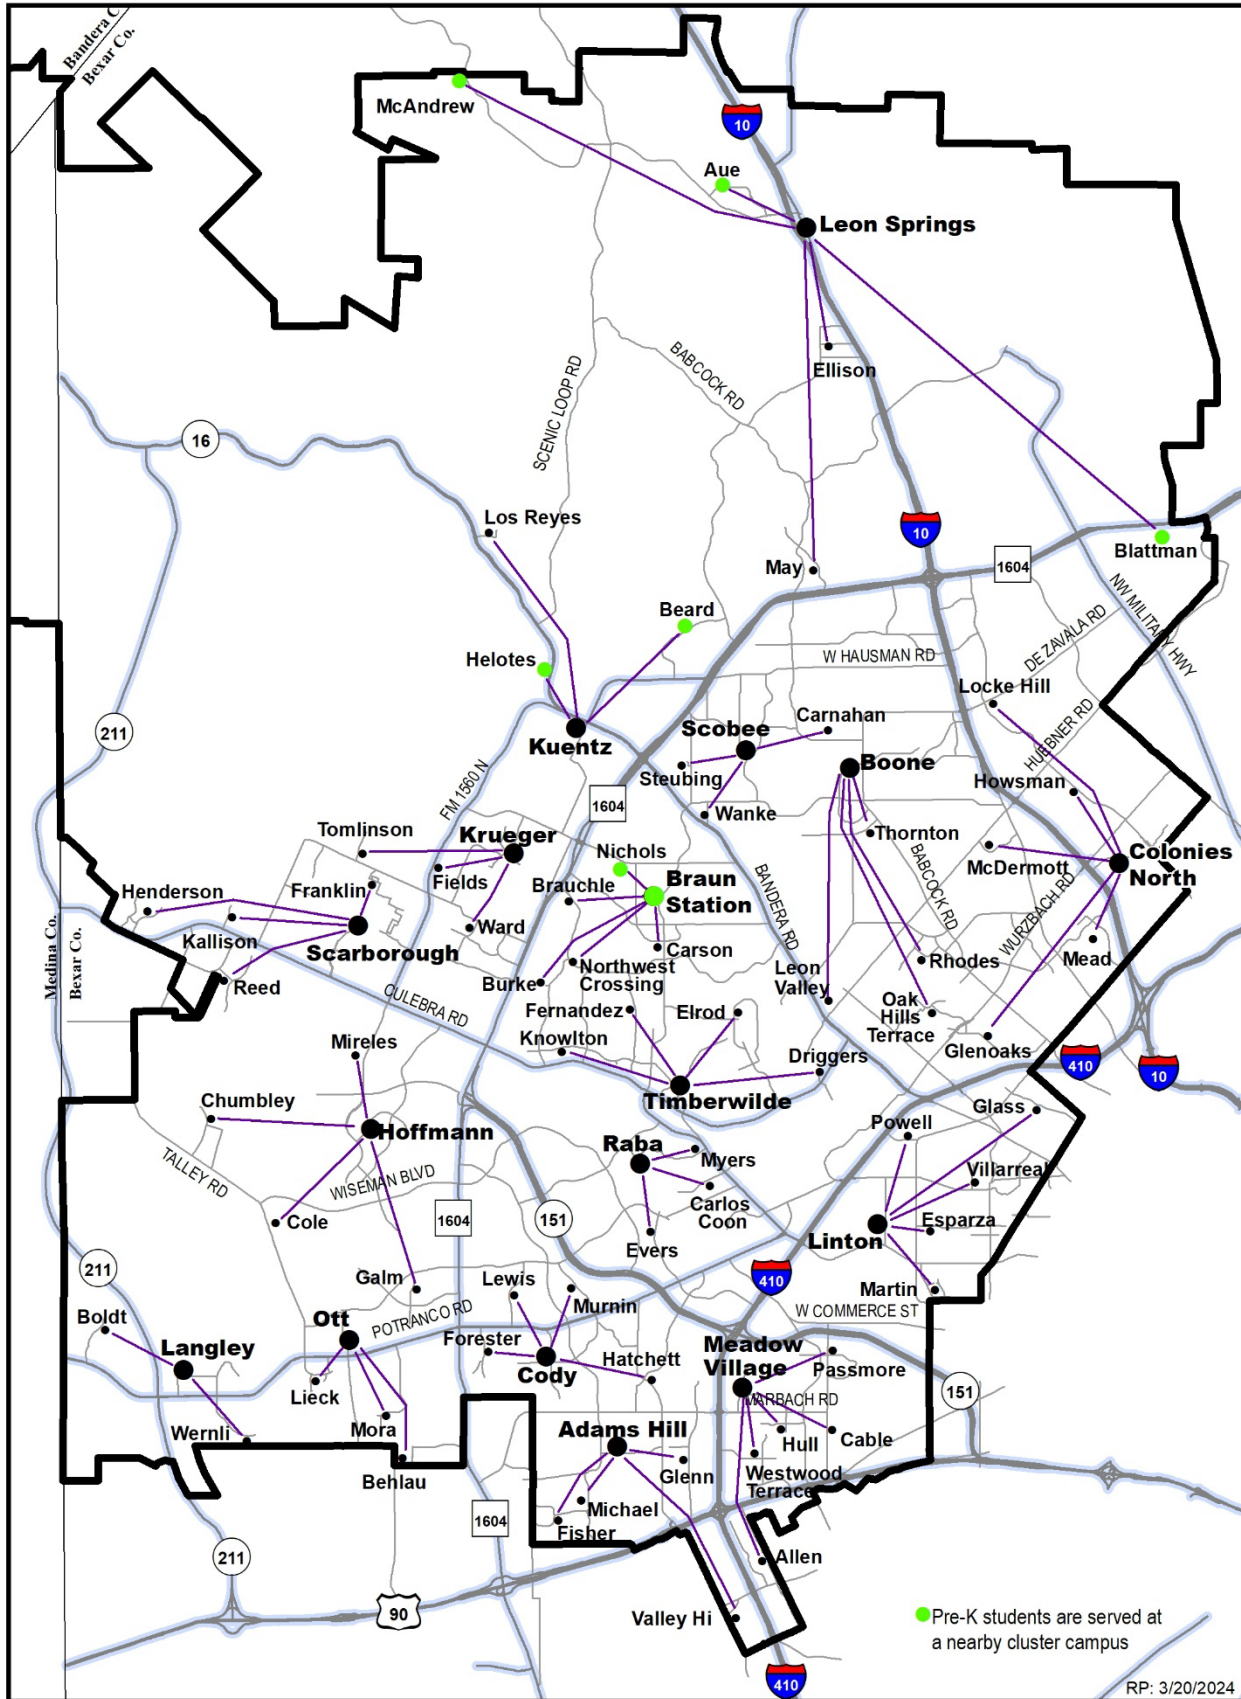

# 2024-25 Cap & Cluster Assignment

03/21/2024

83 ESs in 17 CLUSTERS

This page covers "regular" clusters: see ES Cap & Cluster table for details on PK, ESL, and Bilingual assignments.

a. Braun Station and Nichols Pre-K will be served at Northwest Crossing ES for 2024-25.

b. Starting in 2024-25, Henderson begin adding dual language classes (K-1).