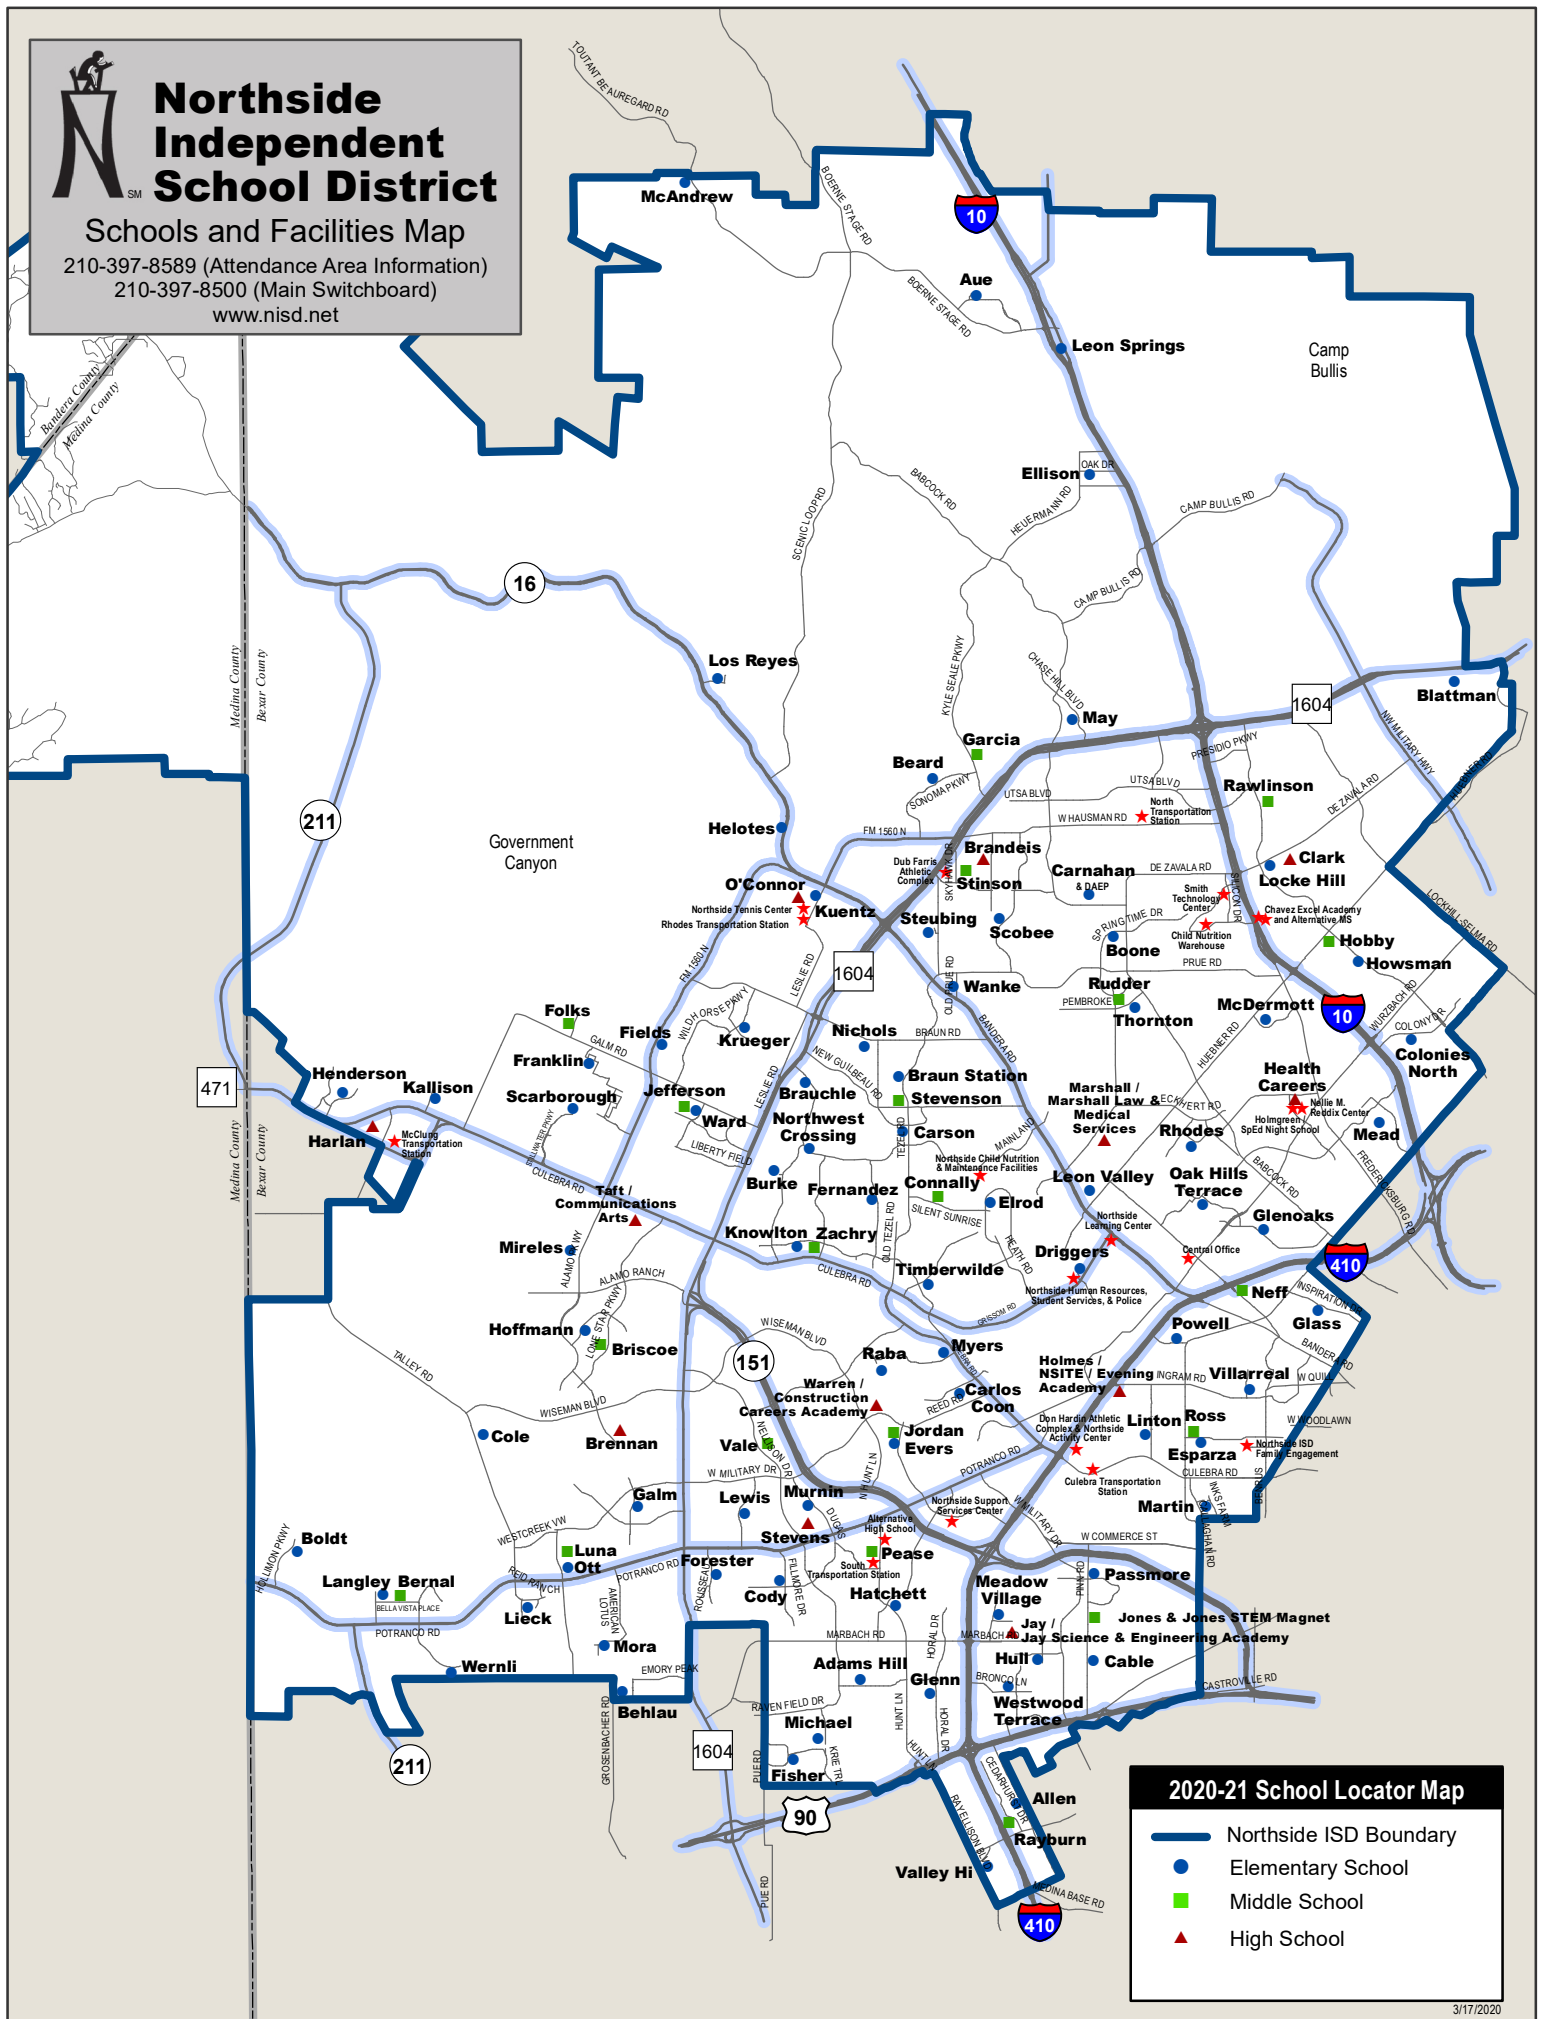

Northside Independent School District

Schools and Facilities Map

210-397-8589 (Attendance Area Information)
210-397-8500 (Main Switchboard)
www.nisd.net

2020-21 School Locator Map

- Northside ISD Boundary
- Elementary School
- Middle School
- ▲ High School